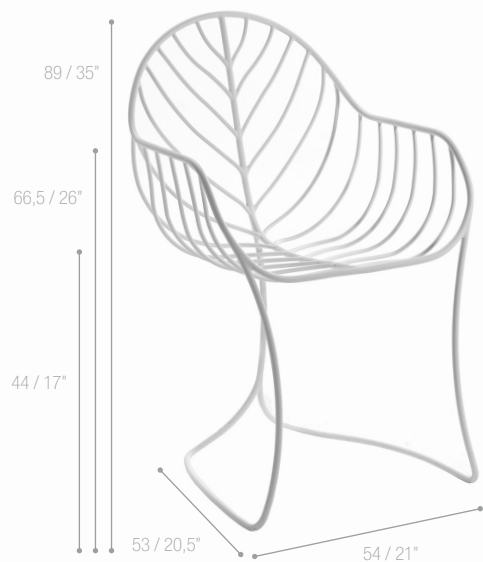

PRODUCT SHEET

FOLIA

REF: FOL55...

Royal Botania^{.com}
Belgian outdoor luxury

TECHNICAL INFO

DIMENSIONS

Width 54 cm / 21 inch
Depth 53 cm / 20,5 inch
Height 89 cm / 35 inch

6,6 kg / 14,5 Lbs

PACKAGING

This item is carefully packed per piece.

0,21 m³ - 7,41 Cbft

MAINTENANCE

<http://www.royalbotania.com/maintenance>

MATERIALS

FRAME

COATED STAINLESS STEEL

Brushed hairline finished Stainless Steel, type AISI304 18/08 with 18% chromium and 8% nickel

Wall thickness of the Stainless Steel tubes: 2mm.