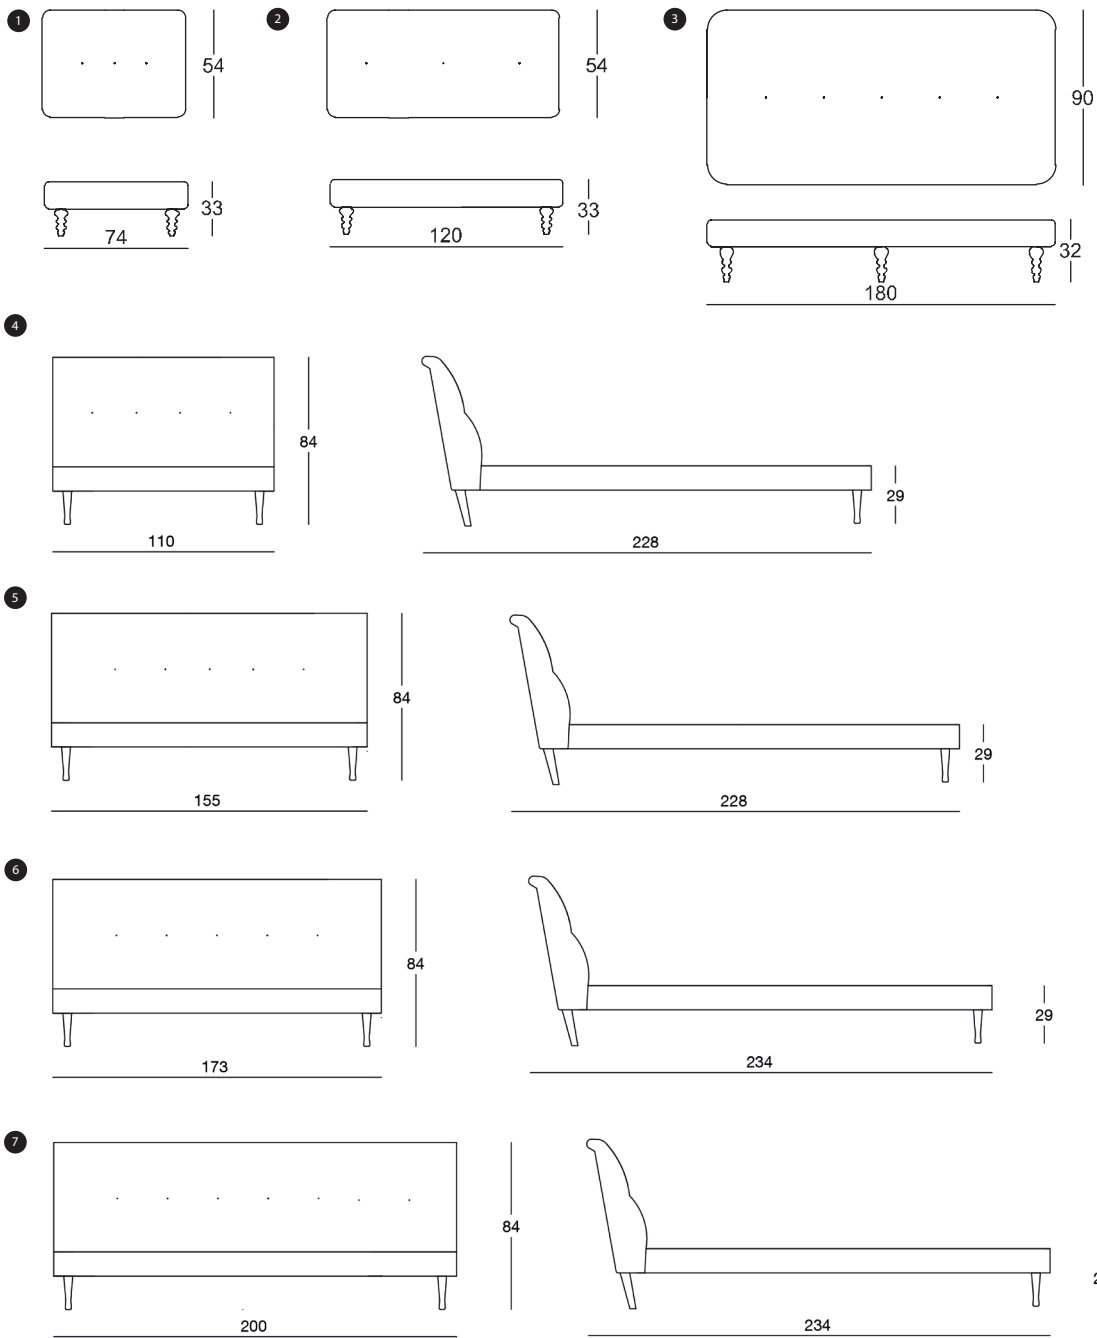

Oscar Matthew Hilton

Beautiful proportion and the delicate contrast of long straight lines and natural curves give the Oscar collection its reserve and humility. A collection of designs perfect for those who like their modernity laced with a little familiarity. Available with a natural or walnut stained beech legs. Compact versions are also available.

Made in the UK.

Oscar

Matthew Hilton

- 1 Ottoman, small
- 2 Ottoman, large
- 3 Bench
- 4 Single bed
- 5 Double bed
- 6 King size bed
- 7 Super king size bed