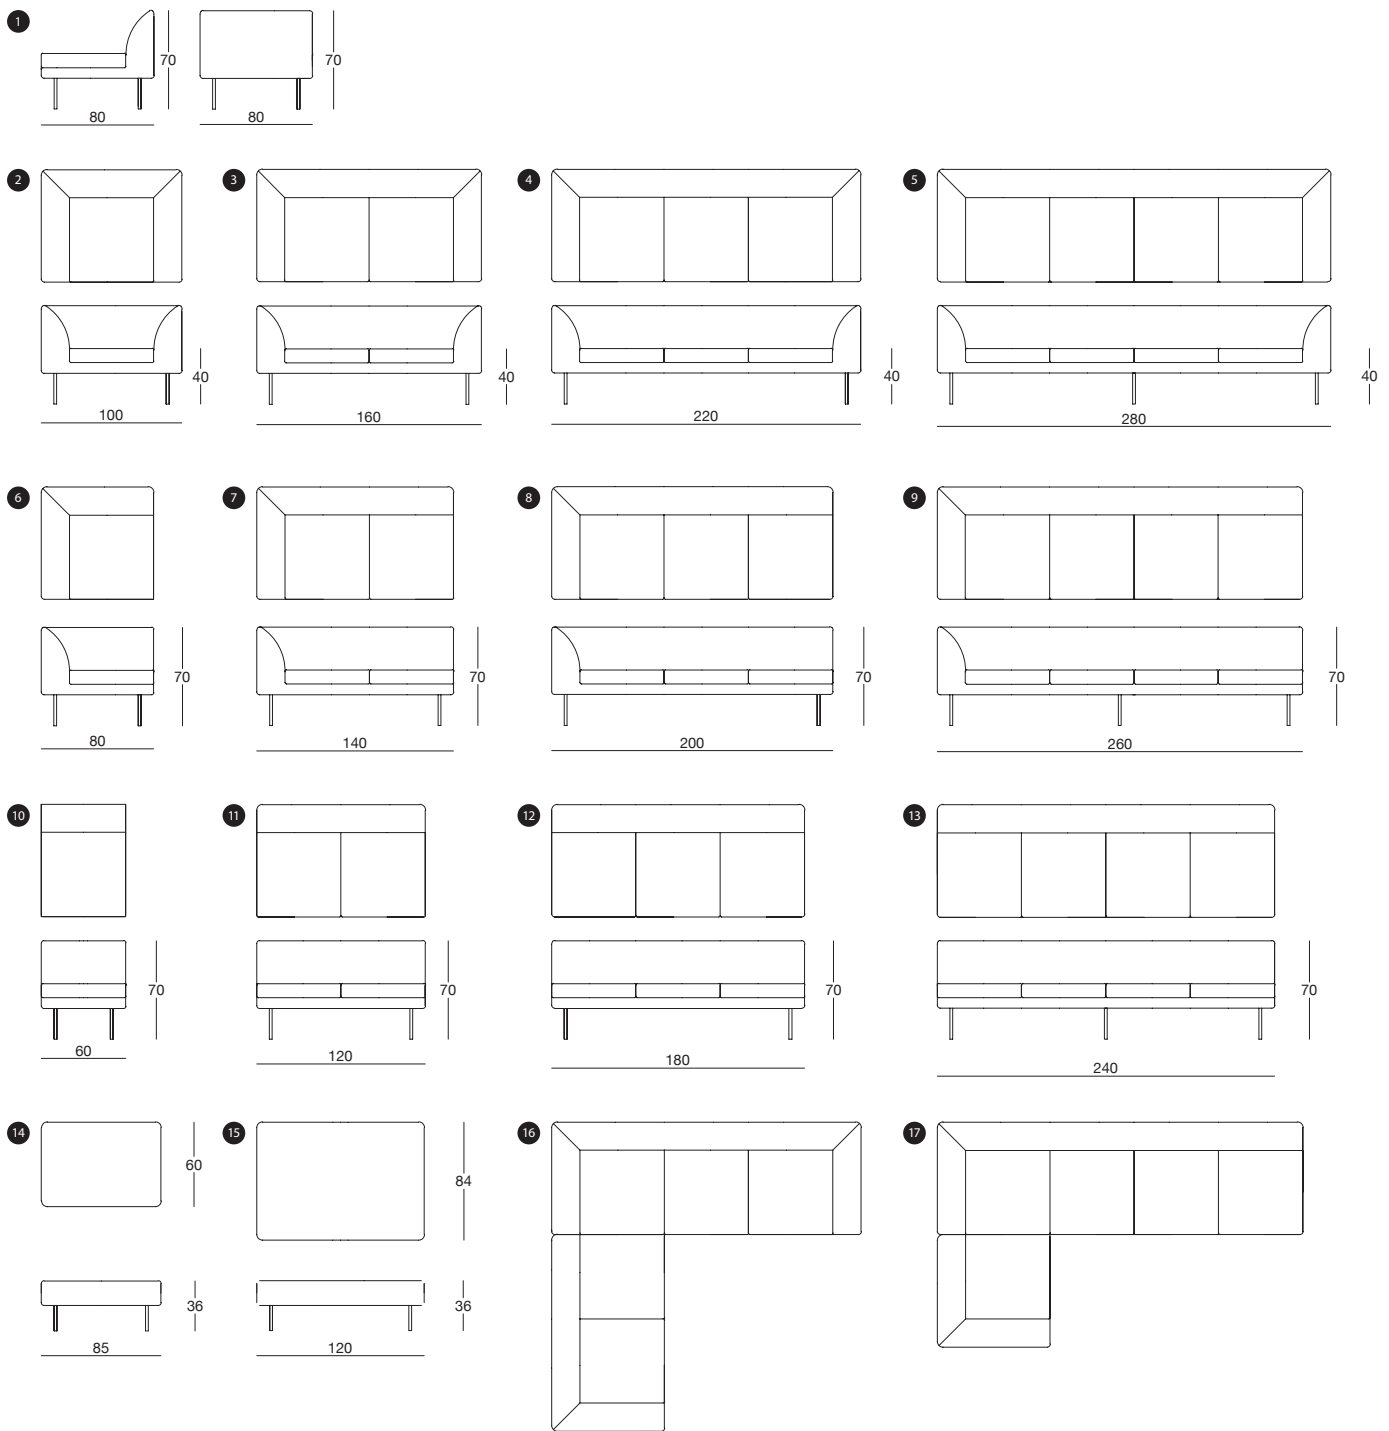

Woodgate Terence Woodgate

The newly updated Woodgate is available as a conventional armchair, chaise longue and sofa, or as a versatile modular sofa system to allow for L shaped configurations. A visually light and lean design, progressive in its conception and modest in style. It sits on bronze plated steel legs.

Systems are built using a combination of no arm, one arm and two arm sofas, all available in one, two, three or 4 seat versions.

Made in the UK.

Woodgate

Terence Woodgate

- 1 Sofa system, 1 seat section
- 2 Armchair
- 3 2 seat sofa
- 4 3 seat sofa
- 5 4 seat sofa
- 6 Sofa system, corner section
- 7 2 seat chaise longues
- 8 3 seat chaise longues
- 9 4 seat chaise longues
- 10 Sofa system, 1 seat section
- 11 2 seat sofa, no arms
- 12 3 seat sofa, no arms
- 13 4 seat sofa, no arms
- 14 Ottoman, small
- 15 Ottoman, large
- 16 Sofa system, 2 seat + 3 seat configuration
- 17 Sofa system, 1 seat + 4 seat sample configuration