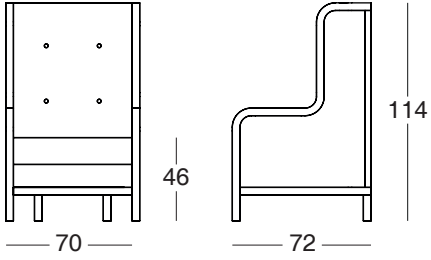

Home Piet Hein Eek

A collection of designs that finds expression through a curving solid oak frame. The modular construction uses an identical curved section that is repeated throughout the design. Assembled and upholstered entirely by hand, this piece has elegant contours, a low profile and an ageless feel. The collection comprises a two and a three seat sofa, wing chair, and daybed.

Made in the UK.

1

2

3

4

4

Home Piet Hein Eek

- 1 Armchair
- 2 Wingchair
- 3 Two seat sofa
- 4 Three seat sofa
- 5 Daybed