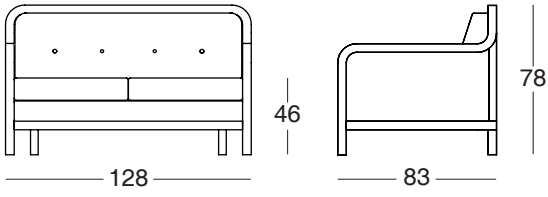

Home Piet Hein Eek

A collection of designs that finds expression through a curving solid oak frame. The modular construction uses an identical curved section that is repeated throughout the design. Assembled and upholstered entirely by hand, this piece has elegant contours, a low profile and an ageless feel. The collection comprises a two and a three seat sofa, wing chair, and daybed.

Made in the UK.

1

2

3

4

4

Home Piet Hein Eek

- 1 Armchair
- 2 Wingchair
- 3 Two seat sofa
- 4 Three seat sofa
- 5 Daybed