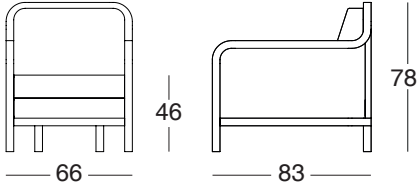

Home Piet Hein Eek

A collection of designs that finds expression through a curving solid oak frame. The modular construction uses an identical curved section that is repeated throughout the design. Assembled and upholstered entirely by hand, this piece has elegant contours, a low profile and an ageless feel. The collection comprises a two and a three seat sofa, wing chair, and daybed.

Made in the UK.

1

2

3

4

4

Home Piet Hein Eek

- 1 Armchair
- 2 Wingchair
- 3 Two seat sofa
- 4 Three seat sofa
- 5 Daybed