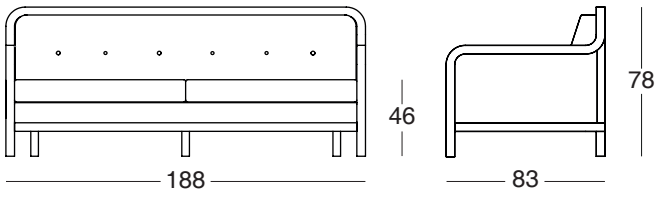

Home Piet Hein Eek

A collection of designs that finds expression through a curving solid oak frame. The modular construction uses an identical curved section that is repeated throughout the design. Assembled and upholstered entirely by hand, this piece has elegant contours, a low profile and an ageless feel. The collection comprises a two and a three seat sofa, wing chair, and daybed.

Made in the UK.

1

2

3

4

4

Home Piet Hein Eek

- 1 Armchair
- 2 Wingchair
- 3 Two seat sofa
- 4 Three seat sofa
- 5 Daybed