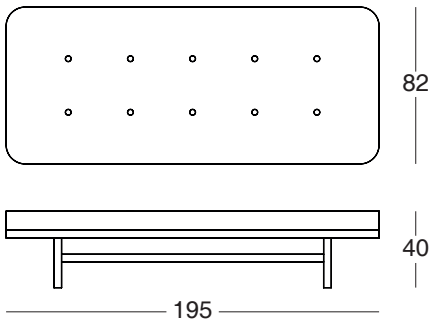

Home Piet Hein Eek

A collection of designs that finds expression through a curving solid oak frame. The modular construction uses an identical curved section that is repeated throughout the design. Assembled and upholstered entirely by hand, this piece has elegant contours, a low profile and an ageless feel. The collection comprises a two and a three seat sofa, wing chair, and daybed.

Made in the UK.

1

2

3

4

4

Home Piet Hein Eek

- 1 Armchair
- 2 Wingchair
- 3 Two seat sofa
- 4 Three seat sofa
- 5 Daybed