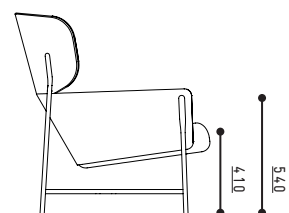

CARISTO LOW BACK

CARISTO

A RE-INTERPRETATION OF THE WINGBACK CHAIR THAT WOULD BE RIGHT AT HOME IN A PALM SPRINGS PAD OR A HARBOURSIDE HOME. THE CONTOURED TIMBER SHELL AND SOFT UPHOLSTERY ARE CRADLED WITHIN A SLEEK STEEL FRAME. AVAILABLE WITH A HIGH OR LOW HEADREST.

MATERIALS

ARMCHAIR WITH EXPOSED FORMED PLYWOOD SEAT SHELL SUPPORTED BY A STEEL TUBE FRAME, UPHOLSTERED IN MULTI DENSITY POLYURETHANE FOAM WITH A DACRON COVERING FEATURING A SPRUNG SEAT PAD. FRAME AVAILABLE IN POWDER COATED SATIN BLACK OR WITH A LACQUERED BRASS OR PEWTER FINISH.

DIMENSIONS

DESIGNER

TIM RUNDLE

CERTIFICATION

CATAS

CARISTO OTTOMAN

CARISTO

THE CARISTO OTTOMAN IS THE PERFECT PARTNER TO ITS NAMESAKE ARMCHAIR AND ALSO SITS PERFECTLY ON ITS OWN AS A LOW STOOL OR COMPLEMENT.

MATERIALS

FORMED PLYWOOD SEAT SHELL SUPPORTED BY A STEEL TUBE FRAME. FRAME AVAILABLE IN POWDER COATED SATIN BLACK OR WITH A LACQUERED BRASS OR PEWTER FINISH.

CERTIFICATION

CATAS

DESIGNER

TIM RUNDLE

DIMENSIONS