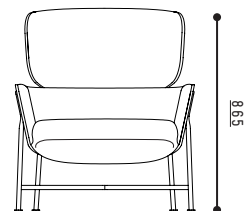

CARISTO LOW BACK

CARISTO

A RE-INTERPRETATION OF THE WINGBACK CHAIR THAT WOULD BE RIGHT AT HOME IN A PALM SPRINGS PAD OR A HARBOURSIDE HOME. THE CONTOURED TIMBER SHELL AND SOFT UPHOLSTERY ARE CRADLED WITHIN A SLEEK STEEL FRAME. AVAILABLE WITH A HIGH OR LOW HEADREST.

MATERIALS

ARMCHAIR WITH EXPOSED FORMED PLYWOOD SEAT SHELL SUPPORTED BY A STEEL TUBE FRAME, UPHOLSTERED IN MULTI DENSITY POLYURETHANE FOAM WITH A DACRON COVERING FEATURING A SPRUNG SEAT PAD. FRAME AVAILABLE IN POWDER COATED SATIN BLACK OR WITH A LACQUERED BRASS OR PEWTER FINISH.

DIMENSIONS

DESIGNER

TIM RUNDLE

CERTIFICATION

CATAS

CARISTO OTTOMAN

CARISTO

THE CARISTO OTTOMAN IS THE PERFECT PARTNER TO ITS NAMESAKE ARMCHAIR AND ALSO SITS PERFECTLY ON ITS OWN AS A LOW STOOL OR COMPLEMENT.

MATERIALS

FORMED PLYWOOD SEAT SHELL SUPPORTED BY A STEEL TUBE FRAME. FRAME AVAILABLE IN POWDER COATED SATIN BLACK OR WITH A LACQUERED BRASS OR PEWTER FINISH.

CERTIFICATION

CATAS

DESIGNER

TIM RUNDLE

DIMENSIONS