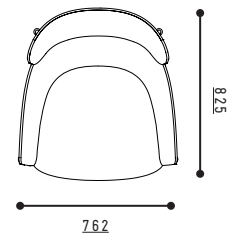

DIMENSIONS

DESIGNER

TIM RUNDLE

CERTIFICATION

CATAS

CARISTO OTTOMAN

CARISTO

THE CARISTO OTTOMAN IS THE PERFECT PARTNER TO ITS NAMESAKE ARMCHAIR AND ALSO SITS PERFECTLY ON ITS OWN AS A LOW STOOL OR COMPLEMENT.