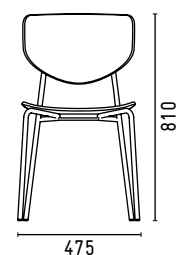

CATAS
FSC certified timbers

DIMENSIONS

CRC

CARISTO CHAIR COLLECTION

MATERIAL

Seat & Back: Ash plywood. Available in upholstered and non upholstered version. One-sided upholstery of seat and backrest only. Upholstery available in SP01 selected combinations only.