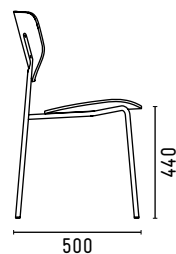

CATAS
FSC certified timbers

DIMENSIONS

CRC

CARISTO CHAIR COLLECTION

MATERIAL

Seat & Back: Ash plywood. Available in upholstered and non upholstered version. One-sided upholstery of seat and backrest only. Upholstery available in SP01 selected combinations only.