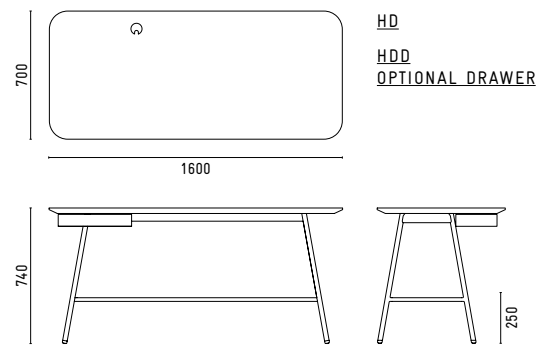

CHOOSE FROM PEWTER, BRASS OR BLACK ON THE UNDER MOUNTED SWIVEL DRAWERS, CONTRASTING FEET AND THE CABLE MANAGEMENT PORT TO CREATE A PERSONALISED PIECE.

HOLLAND DESK IS ALSO AVAILABLE WITH TWO DISTINCTLY SHAPED MODESTY SCREENS, PERFECT WHEN USED IN THE WORKPLACE TO IMPROVE ACOUSTICS AND PRIVACY.

DIMENSIONS

OPTIONAL SCREENS