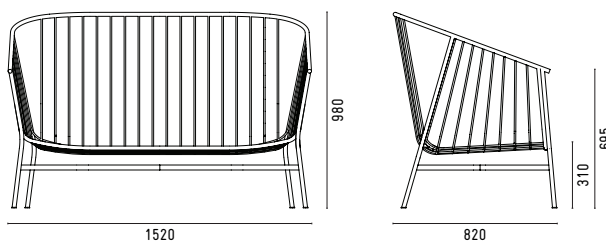

Sofa structure available in RAL9017 black.

Available with three different cushion styles available upholstered in outdoor fabrics or indoor fabrics and leathers.

Additional outdoor cover available.

DESIGNER

Tom Fereday, 2019

DIMENSIONS

JS

JEANETTE SEATING COLLECTION

JEANETTE SOFA

JEANETTE SOFA ARMCHAIR

CUSHION STYLE 1

CUSHION STYLE 1

Connected seat & back cushion

Connected seat & back cushion

CUSHION STYLE 2

CUSHION STYLE 2

Seat cushion with throw cushions available in different sizes

Seat cushion with throw cushions available in different sizes