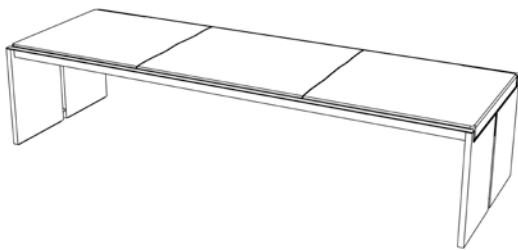

spec  
tru  
m

BQ bench

Wim Quist - for Kröller Müller Museum - 1970

---

## Dimensions:

180 x 60 x 40 cm WxDxH