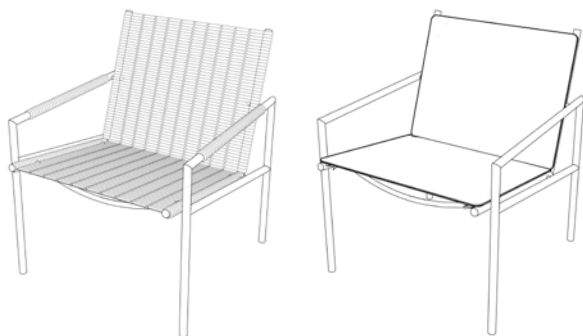

spec
trum
m

SZ 01 rattan & SZ 03 upholstered easy chair
- Martin Visser - 1960

SZ 01 rattan & SZ 03 upholstered easy chair

Martin Visser - 1960

Dimensions:

60 x 65 x 74 cm WxDxH / arm rest 53 cm / seat 41 cm

Frame SZ 01:

Round tube, brushed chromed metal or powdercoated black.

Upholstery SZ 01:

Natural rattan, which shades in time under the influence of light.

Frame SZ 03:

Round tube, brushed chromed metal.

Upholstery SZ 03:

Thin pillow with loose cover. Both fabric and leather can be used for upholstery of pillow and armrests.

The rattan version of this classic SZ 01 arm chair combines handcraft with technical perfection. The natural rattan is still woven by hand by Dutch basket weavers, the corners and tops of the frame are perfectly welded.

The special springs of the upholstered SZ 03 create an unexpected comfort and are part of the design as they remain visible underneath the thin upholstered pillow.