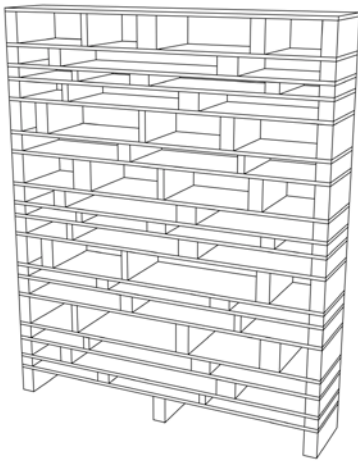

spectrum

Babel
Studio Parade - 2005

Babel

Studio Parade - 2005

Dimensions:

Base module:

100/150 x 30 x 60 cm WxDxH

Additional modules:

100/150 x 30 x 30 cm WxDxH

Material:

The sides of the birch plywood are in natural state, not polished or stained. The shelves are available with white or warm anthracite matt laminate on both sides.

The base module is 60 cm high, the additional modules of 30 cm high, can easily be stacked on the base (maximum advised height 180 cm).

The Babel cabinet designed by Studio Parade is modular and multi-functional. It can be used as side table, bookcase or room divider. Above all Babel is an eye catcher and a special object in every room!