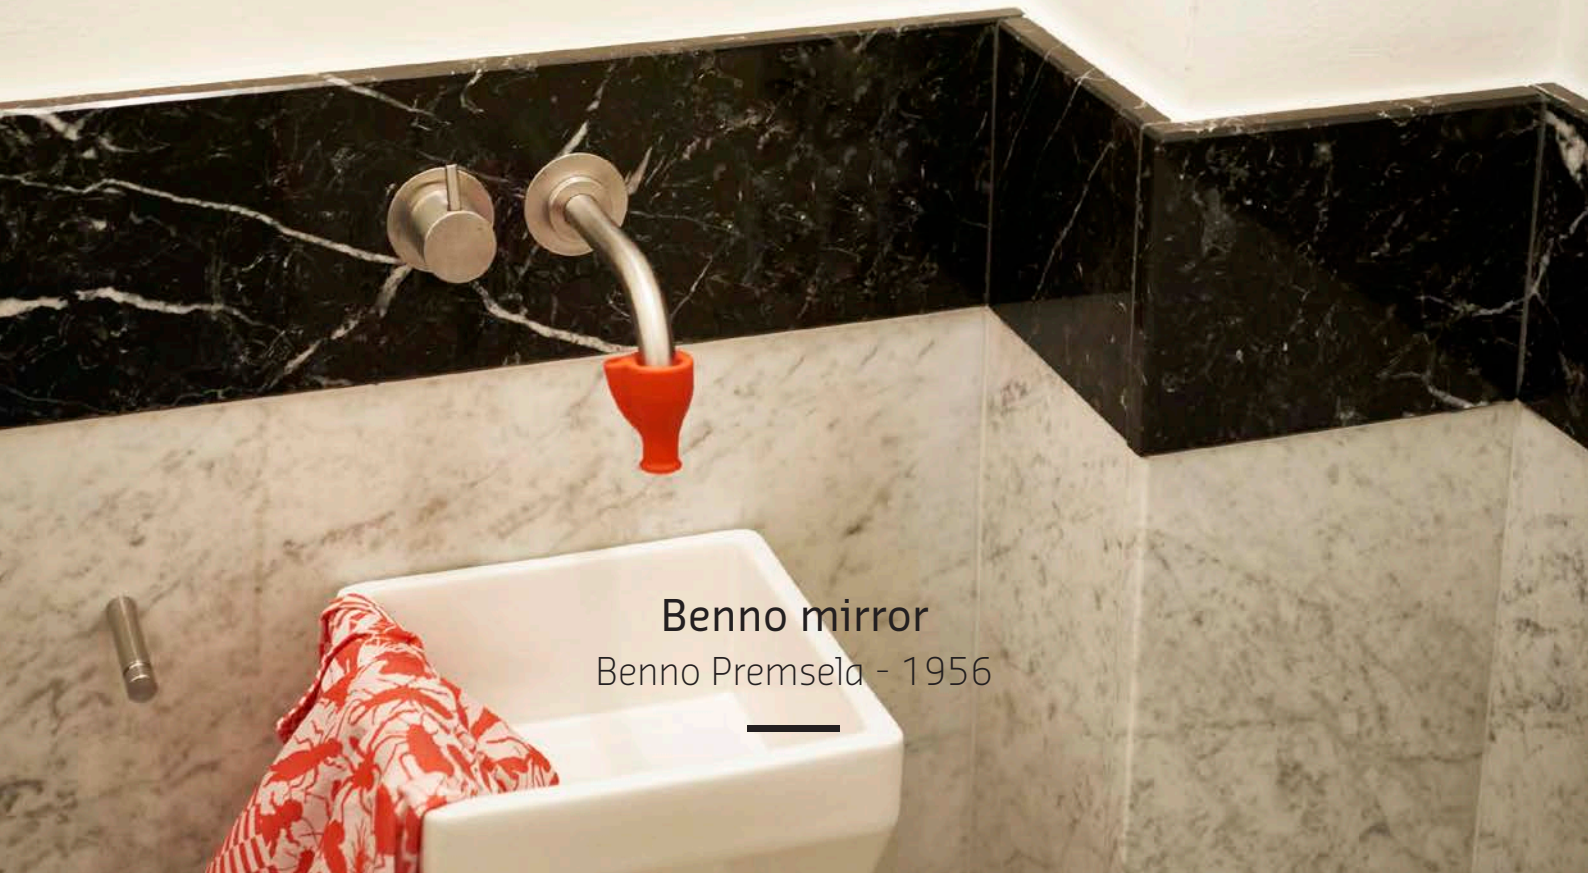

spec
tru
m

Benno mirror
Benno Premsele - 1956

Benno mirror

Benno Premsele - 1956

Dimensions:

Wooden circle Ø 50 cm

Mirror 33,5 x 33,5 cm

Material:

The mirror is available in natural beech, or black stained.
Both finished with a matt transparent lacquer.

Benno Premsele, famous for his no-nonsense design approach designed the Benno Mirror for Spectrum in 1956. The beautiful beech circle with a diameter of 50 centimeters inserted with a square mirror has become an icon, maybe because of its subtle reference to Leonardo Da Vinci's Vitruvian man.