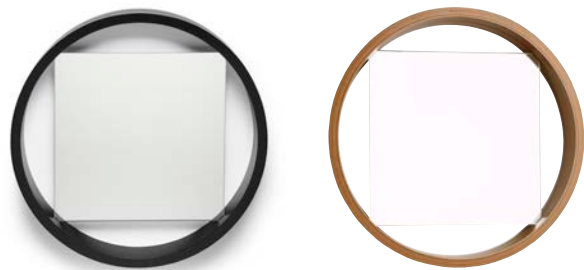

spec
tru
m

Benno mirror
Benno Premsele - 1956

Benno mirror

Benno Premsele - 1956

Dimensions:

Wooden circle Ø 50 cm

Mirror 33,5 x 33,5 cm

Material:

The mirror is available in natural beech, or black stained.
Both finished with a matt transparent lacquer.

Benno Premsele, famous for his no-nonsense design approach designed the Benno Mirror for Spectrum in 1956. The beautiful beech circle with a diameter of 50 centimeters inserted with a square mirror has become an icon, maybe because of its subtle reference to Leonardo Da Vinci's Vitruvian man.