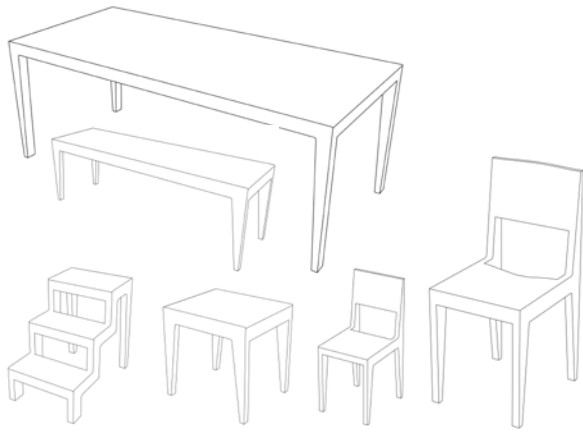

# Tom series

Studio Parade - 2002

---

**Dimensions Tom chair:**

39 x 46 x 87 cm WxDxH / seat 46

**Dimensions Tim chair:**

27 x 28 x 57 cm WxDxH / seat 30

**Dimensions Lino table:**

160/180/200/220/240 x 90 x 76 cm LxWxH

**Dimensions Loet bench:**

140/160/180 x 40 x 46 cm WxDxH

**Dimensions Niels stool:**

46 x 40 x 46 cm WxDxH

**Dimensions Trees stairs:**

39 x 64 x 57 cm WxDxH / step 26 x 19 cm

**Material:**

The Tom series can be delivered in natural solid oak or stained in several colours and is always finished with a matt lacquer.

The Tom dining chair forms the basis of a large family of furniture. All items within this series have the same distinctive look and are made of solid oak. This emphasizes the strong character.

The Tom chair is comfortable because of the bent seat and back. Chair Tim is a children's version of the dining chair and has a straight seat and back. Also available in this series are the dining table Lino and bench Loet, both in several sizes, stool Niels and (library) stairs Trees.