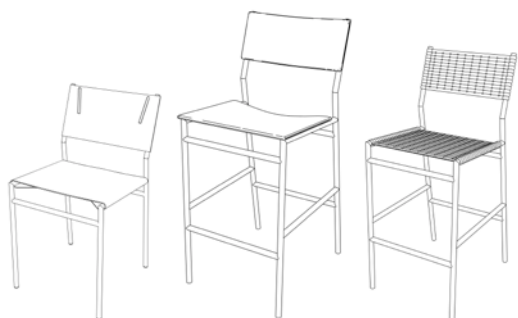

spec
tru
m

SE dining chairs & SB bar stools
Martin Visser - 1960 / Spectrum - 2003

SE dining chairs & SB bar stools

Martin Visser - 1960 / Spectrum - 2003

Dimensions SE dining chairs:

43 x 46 x 80 cm WxDxH / seat 46 cm

Dimensions SB bar stools

43 x 50 x 95 cm WxDxH / seat 67 cm

43 x 53 x 110 cm WxDxH / seat 82 cm

Frame:

Round tube, brushed chromed metal or powdercoated black.

Upholstery:

Fabric, leather and natural rattan.

Martin Visser designed a series of dining chairs in 1960. Both the saddle leather as well as the rattan version combine the original handcraft with technical perfection. The upholstered version offers extra comfort and colourful possibilities! The bar stools, based on these original dining chairs, were first produced in 2003, and offer perfect combinations for both the private as well as the contract market. The bar stool is available with a seat height of 67 cm or 80 cm.