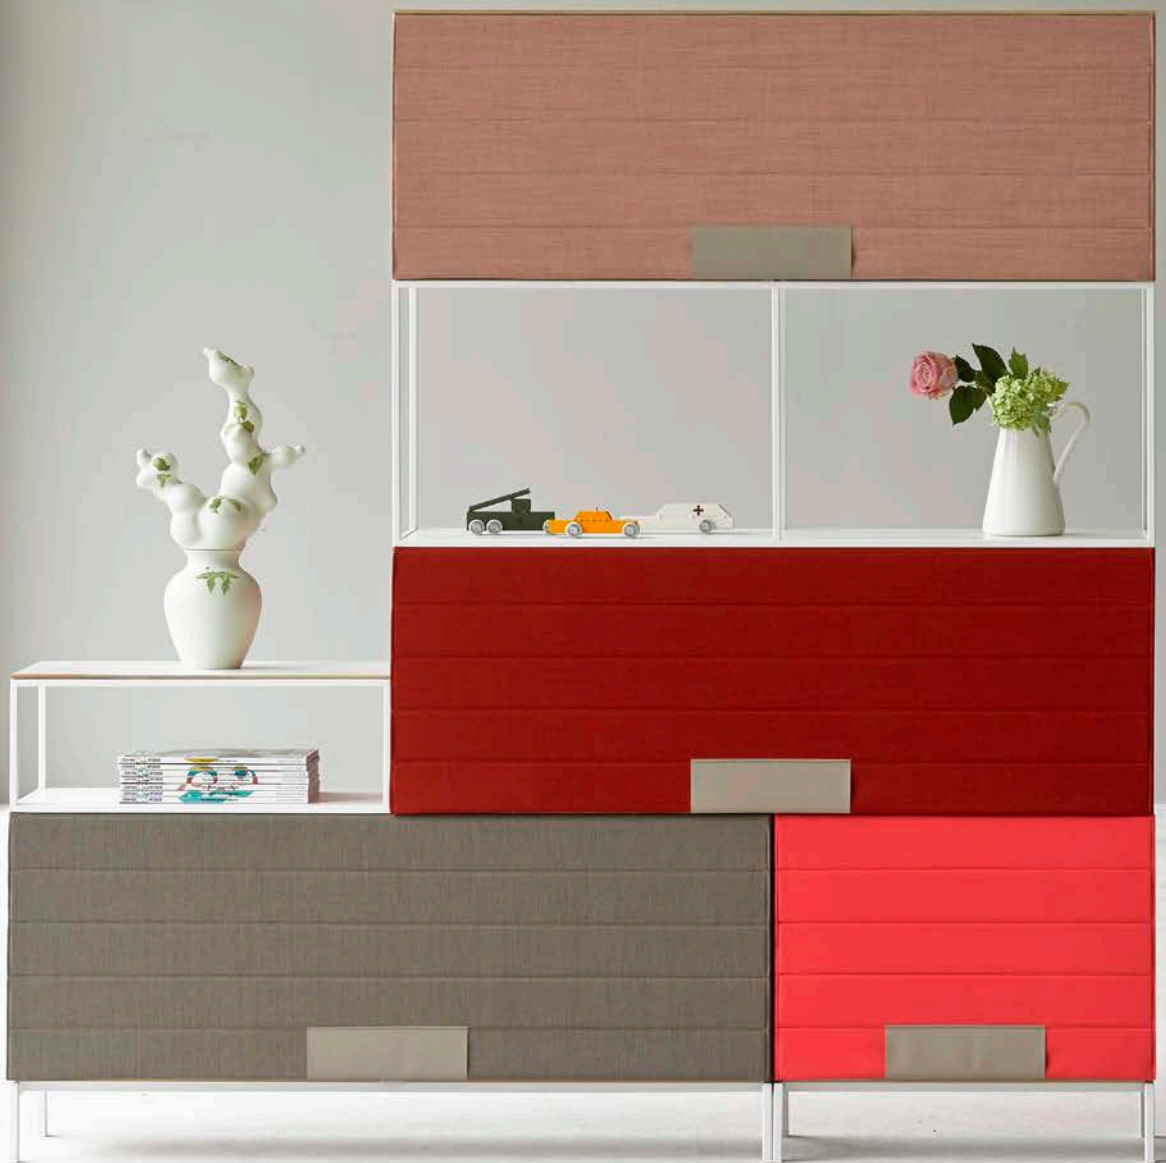

spec
tru
m

Stuff cabinet
Studio Parade - 2013

Stuff cabinet

Studio Parade - 2013

Dimensions:

Upholstered:

Unit 120/60 x 35 x 42 WxDxH

Open frame:

120/60 x 35 x 21/42 cm WxDxH

Base: 12 cm H

Material:

The shelves and top of Stuff are always covered with a white laminate, the base and open frames are made of solid steel and powdercoated white. With a wide range of colours and textile structures for the upholstered units, a unique and personal cabinet can be composed.

Stuff is a unique cabinet system, originally designed for the Dutch Design Academy (NL) by Studio Parade. Stuff consists of stackable light weight modules, upholstered with fabric. They can be combined with open frames and together with a loose base and top a personal cabinet can be created! Without using any tools, in a quick and simple way, it can be changed at any time by simply switching the modules to another position. Stuff can be used as a wall system, but also as room divider. Because of the use of fabric, Stuff also has an acoustic function. The perfect system for both domestic as well as contract use!