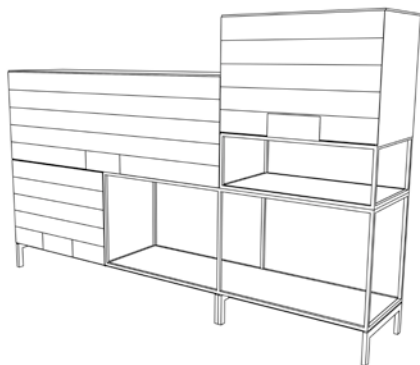

spec
tru
m

Stuff cabinet
Studio Parade - 2013

Stuff cabinet

Studio Parade - 2013

Dimensions:

Upholstered:

Unit 120/60 x 35 x 42 WxDxH

Open frame:

120/60 x 35 x 21/42 cm WxDxH

Base: 12 cm H

Material:

The shelves and top of Stuff are always covered with a white laminate, the base and open frames are made of solid steel and powdercoated white. With a wide range of colours and textile structures for the upholstered units, a unique and personal cabinet can be composed.

Stuff is a unique cabinet system, originally designed for the Dutch Design Academy (NL) by Studio Parade. Stuff consists of stackable light weight modules, upholstered with fabric. They can be combined with open frames and together with a loose base and top a personal cabinet can be created! Without using any tools, in a quick and simple way, it can be changed at any time by simply switching the modules to another position. Stuff can be used as a wall system, but also as room divider. Because of the use of fabric, Stuff also has an acoustic function. The perfect system for both domestic as well as contract use!