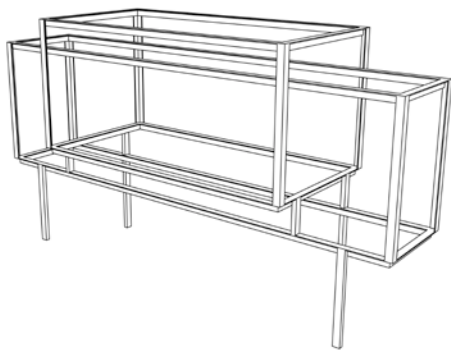

## Dimensions:

168 x 51 x 92 cm WxDxH

## Material:

The frame consists of industrial steel profiles, powder coated black in which glass tablets are fixated.

Carolina Wilcke designed the Tangled cabinet for Spectrum in 2015. Inspired by the steel windows that were often used in industrial buildings in the past, she used different steel profiles. Tangled gives the feeling of 2 volumes, becoming one. The perfectly balanced dimensions with clever connections create a fascinating piece of furniture in which special items can be displayed.

The cabinet consists of 2 volumes, each inserted with glass creating 4 layers with different heights. The cabinet stands on 4 slim feet.

T: +31 (0)40 401 55 14  
E: [info@spectrumdesign.nl](mailto:info@spectrumdesign.nl)  
W: [www.spectrumdesign.nl](http://www.spectrumdesign.nl)