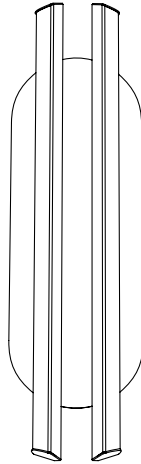

160 Narragansett Ave. #2 Providence, RI 02907
info@studioendo.com
www.studioendo.com
(213) 507-9101

CHIME CAPSULE

LED Sconce

FIXTURE DIMENSIONS:

H23" x W6" x D4"

CANOPY DIMENSIONS:

H16" x W6" x D2"

3.5" J-Box Mounting Hole Pattern

FIXTURE WEIGHT:

7lbs

CERTIFICATION:

UL available on request

CE available on request

ELECTRICAL:

Input: 110-120v AC

Wattage: 16W

Can be hung horizontally or vertically.