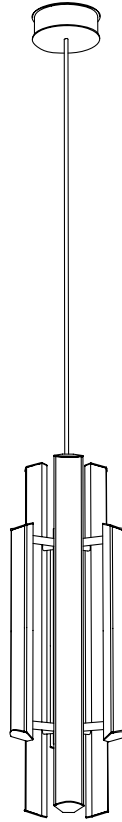

160 Narragansett Ave. #2 Providence, RI 02907
info@studioendo.com
www.studioendo.com
(213) 507-9101

CHIME PENDANT 23

LED Pendant

FIXTURE DIMENSIONS:

L7.5" x W7" x H23"

CANOPY DIMENSIONS:

L6.5" x W6.5" x H1.5"
3.5" J-Box Mounting Hole Pattern

FIXTURE WEIGHT:

9lbs

CERTIFICATION:

UL available on request
CE available on request

ELECTRICAL:

Input: 110-120v AC
Wattage: 40W
Dimming: TRIAC/Forward Phase
Compatible

ILLUMINATION:

Luminosity: 3650 Lumen Source
CRI: 90+

COLOR TEMPERATURE:

2700K, 3000K, 4200K

POWDER-COAT FINISH:

Metallic Gold
Metallic Copper
Metallic Nickel
Metallic Grey
Satin Black
Satin White

CORD:

Black Fabric
Silver Fabric
Gold Fabric

SUSPENSION:

Suspension height is cut to specification