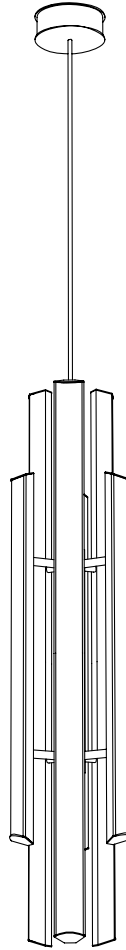

160 Narragansett Ave. #2 Providence, RI 02907
info@studioendo.com
www.studioendo.com
(213) 507-9101

CHIME PENDANT 35

LED Pendant

FIXTURE DIMENSIONS:

L7.5" x W7" x H35"

CANOPY DIMENSIONS:

L6.5" x W6.5" x H1.5"
3.5" J-Box Mounting Hole Pattern

FIXTURE WEIGHT:

13.5lbs

CERTIFICATION:

UL available on request
CE available on request

ELECTRICAL:

Input: 110-120v AC
Wattage: 61W
Dimming: TRIAC/Forward Phase
Compatible

ILLUMINATION:

Luminosity: 5700 Lumen Source
CRI: 90+

COLOR TEMPERATURE:

2700K, 3000K, 4200K

POWDER-COAT FINISH:

Metallic Gold
Metallic Copper
Metallic Nickel
Metallic Grey
Satin Black
Satin White

CORD:

Black Fabric
Silver Fabric
Gold Fabric

SUSPENSION:

Suspension height is cut to specification