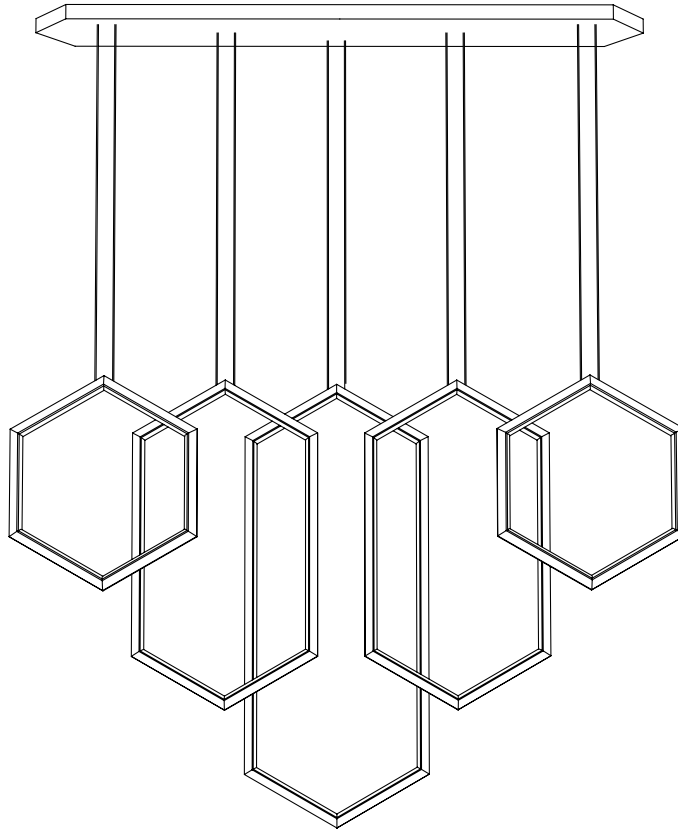

160 Narragansett Ave. #2 Providence, RI 02907
info@studioendo.com
www.studioendo.com
(213) 507-9101

FIGARO V LED Chandelier

FIXTURE DIMENSIONS:

L69" x W12" x H46"

CANOPY DIMENSIONS:

L60" x W12" x H1.75"

3.5" J-Box Mounting Hole Pattern

FIXTURE WEIGHT:

54lbs

CERTIFICATION:

UL available on request
CE available on request

ELECTRICAL:

Input: 110-120v AC

Wattage: 155W

Dimming: TRIAC/Forward Phase

Compatible

ILLUMINATION:

Luminosity: 14050 Lumen Source

CRI: 90+

COLOR TEMPERATURE:

2700K, 3000K, 4200K

POWDER-COAT FINISH:

Metallic Gold
Metallic Copper
Metallic Nickel
Metallic Grey
Satin Black
Satin White

CORD:

Black Fabric
Silver Fabric
Gold Fabric

SUSPENSION:

Suspension height is cut to specification