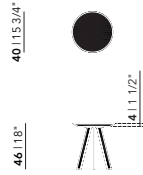

New Co Coffee Table 40 | round