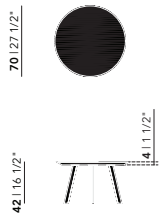

New Co Coffee Table | rectangular

Length (cm)	Width (cm)	Thickness (cm)	Height (cm)
120	50	3	37.5

Tabletop

Oak

Frame

Steel

Coffee Tables

HPL Fenix

chamfered

Butterfly Quadpod Coffee Table | round

New Co Coffee Table 40 | round

New Co Coffee Table 50 | round

New Co Coffee Table 70 | round

New Co Coffee Table 90 | round

New Co Coffee Table 50 | square

New Co Coffee Table 70 | square

New Co Coffee Table 90 | square

New Co Coffee Table 120 | rectangular

Butterfly Quadpod Coffee Table | round

Diameter (cm)	Thickness (cm)	Height (cm)
40	4	46

New Co Coffee Table | round

Diameter (cm)	Thickness (cm)	Height (cm)
40	4	46
50	4	50
70	4	42
90	4	38,5

New Co Coffee Table | square

Length (cm)	Width (cm)	Thickness (cm)	Height (cm)
50	50	4	46
70	70	4	42
90	90	4	38,5

New Co Coffee Table | rectangular

Length (cm)	Width (cm)	Thickness (cm)	Height (cm)
120	50	4	38,5