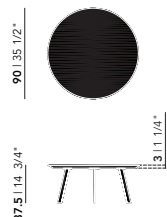

New Co Coffee Table 50 | square

New Co Coffee Table 70 | square

New Co Coffee Table 90 | square

New Co Coffee Table 120 | rectangular

Butterfly Quadpod Coffee Table | round

Diameter (cm)	Thickness (cm)	Height (cm)
40	3	45

New Co Coffee Table | round

Diameter (cm)	Thickness (cm)	Height (cm)
40	3	45
50	3	49
70	3	41
90	3	37.5

New Co Coffee Table | square

Length (cm)	Width (cm)	Thickness (cm)	Height (cm)
50	50	3	45
70	70	3	41
90	90	3	37.5

New Co Coffee Table | rectangular

Length (cm)	Width (cm)	Thickness (cm)	Height (cm)
120	50	3	37.5

Tabletop

Oak

Frame

Steel

Coffee Tables

HPL Fenix

New Co Coffee Table | square

Length (cm)	Width (cm)	Thickness (cm)	Height (cm)
50	50	4	46
70	70	4	42
90	90	4	38,5

New Co Coffee Table | rectangular

Length (cm)	Width (cm)	Thickness (cm)	Height (cm)
120	50	4	38,5