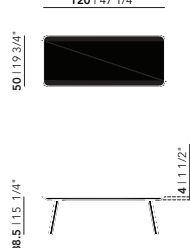

New Co Coffee Table | rectangular

Length (cm)	Width (cm)	Thickness (cm)	Height (cm)
120	50	3	37.5

Tabletop

Oak

Frame

Steel

Coffee Tables

HPL Fenix

chamfered

Butterfly Quadpod Coffee Table | round

New Co Coffee Table 40 | round

New Co Coffee Table 50 | round

New Co Coffee Table 70 | round

New Co Coffee Table 90 | round

New Co Coffee Table 50 | square

New Co Coffee Table 70 | square

New Co Coffee Table 90 | square

New Co Coffee Table 120 | rectangular

Butterfly Quadpod Coffee Table | round

Diameter (cm)	Thickness (cm)	Height (cm)
40	4	46

New Co Coffee Table | round

Diameter (cm)	Thickness (cm)	Height (cm)
40	4	46
50	4	50
70	4	42
90	4	38,5

New Co Coffee Table | square

Length (cm)	Width (cm)	Thickness (cm)	Height (cm)
50	50	4	46
70	70	4	42
90	90	4	38,5

New Co Coffee Table | rectangular

Length (cm)	Width (cm)	Thickness (cm)	Height (cm)
120	50	4	38,5