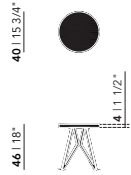

Coffee Tables

HPL Fenix

chamfered

Butterfly Quadpod Coffee Table | round