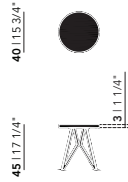

Coffee Tables

Oak

chamfered

Butterfly Quadpod Coffee Table | round