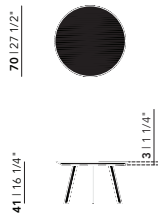

Coffee Tables

Oak

chamfered

Butterfly Quadpod Coffee Table | round

New Co Coffee Table 40 | round

New Co Coffee Table 50 | round

New Co Coffee Table 70 | round

New Co Coffee Table 90 | round

New Co Coffee Table 50 | square

New Co Coffee Table 70 | square

New Co Coffee Table 90 | square

New Co Coffee Table 120 | rectangular

Butterfly Quadpod Coffee Table | round

Diameter (cm)	Thickness (cm)	Height (cm)
40	3	45

New Co Coffee Table | round

Diameter (cm)	Thickness (cm)	Height (cm)
40	3	45
50	3	49
70	3	41
90	3	37.5

New Co Coffee Table | square

Length (cm)	Width (cm)	Thickness (cm)	Height (cm)
50	50	3	45
70	70	3	41
90	90	3	37.5

New Co Coffee Table | rectangular

Length (cm)	Width (cm)	Thickness (cm)	Height (cm)
120	50	3	37.5

Tabletop

Oak

Frame

Steel

Coffee Tables

HPL Fenix