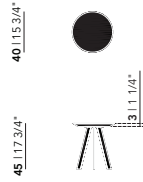

New Co Coffee Table 40 | round