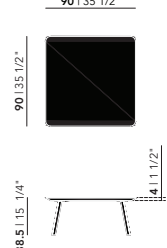

New Co Coffee Table | rectangular

Length (cm)	Width (cm)	Thickness (cm)	Height (cm)
120	50	3	37.5

Tabletop

Oak

Frame

Steel

Coffee Tables

HPL Fenix

chamfered

Butterfly Quadpod Coffee Table | round

New Co Coffee Table 40 | round

New Co Coffee Table 50 | round

New Co Coffee Table 70 | round

New Co Coffee Table 90 | round

New Co Coffee Table 50 | square

New Co Coffee Table 70 | square

New Co Coffee Table 90 | square

New Co Coffee Table 120 | rectangular

Butterfly Quadpod Coffee Table | round

Diameter (cm)	Thickness (cm)	Height (cm)
40	4	46

New Co Coffee Table | round

Diameter (cm)	Thickness (cm)	Height (cm)
40	4	46
50	4	50
70	4	42
90	4	38,5

New Co Coffee Table | square

Length (cm)	Width (cm)	Thickness (cm)	Height (cm)
50	50	4	46
70	70	4	42
90	90	4	38,5

New Co Coffee Table | rectangular

Length (cm)	Width (cm)	Thickness (cm)	Height (cm)
120	50	4	38,5