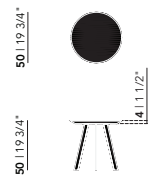

New Co Coffee Table | rectangular

Length (cm)	Width (cm)	Thickness (cm)	Height (cm)
120	50	3	37.5

Tabletop

Oak

Frame

Steel

Coffee Tables

HPL Fenix

chamfered

Butterfly Quadpod Coffee Table | round

New Co Coffee Table 40 | round

New Co Coffee Table 50 | round

New Co Coffee Table 70 | round

New Co Coffee Table 90 | round

New Co Coffee Table 50 | square

New Co Coffee Table 70 | square

New Co Coffee Table 90 | square

New Co Coffee Table 120 | rectangular

Butterfly Quadpod Coffee Table | round

Diameter (cm)	Thickness (cm)	Height (cm)
40	4	46

New Co Coffee Table | round

Diameter (cm)	Thickness (cm)	Height (cm)
40	4	46
50	4	50
70	4	42
90	4	38,5

New Co Coffee Table | square

Length (cm)	Width (cm)	Thickness (cm)	Height (cm)
50	50	4	46
70	70	4	42
90	90	4	38,5

New Co Coffee Table | rectangular

Length (cm)	Width (cm)	Thickness (cm)	Height (cm)
120	50	4	38,5