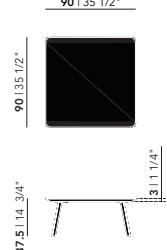

New Co Coffee Table 50 | square

New Co Coffee Table 70 | square

New Co Coffee Table 90 | square

New Co Coffee Table 120 | rectangular

Butterfly Quadpod Coffee Table | round

Diameter (cm)	Thickness (cm)	Height (cm)
40	3	45

New Co Coffee Table | round

Diameter (cm)	Thickness (cm)	Height (cm)
40	3	45
50	3	49
70	3	41
90	3	37.5

New Co Coffee Table | square

Length (cm)	Width (cm)	Thickness (cm)	Height (cm)
50	50	3	45
70	70	3	41
90	90	3	37.5

New Co Coffee Table | rectangular

Length (cm)	Width (cm)	Thickness (cm)	Height (cm)
120	50	3	37.5

Tabletop

Oak

Frame

Steel

Coffee Tables

HPL Fenix

New Co Coffee Table | square

Length (cm)	Width (cm)	Thickness (cm)	Height (cm)
50	50	4	46
70	70	4	42
90	90	4	38,5

New Co Coffee Table | rectangular

Length (cm)	Width (cm)	Thickness (cm)	Height (cm)
120	50	4	38,5