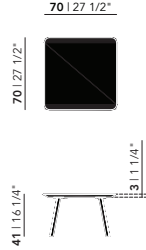

New Co Coffee Table 50 | square

New Co Coffee Table 70 | square

New Co Coffee Table 90 | square

New Co Coffee Table 120 | rectangular

Butterfly Quadpod Coffee Table | round

Diameter (cm)	Thickness (cm)	Height (cm)
40	3	45

New Co Coffee Table | round

Diameter (cm)	Thickness (cm)	Height (cm)
40	3	45
50	3	49
70	3	41
90	3	37.5

New Co Coffee Table | square

Length (cm)	Width (cm)	Thickness (cm)	Height (cm)
50	50	3	45
70	70	3	41
90	90	3	37.5

New Co Coffee Table | rectangular

Length (cm)	Width (cm)	Thickness (cm)	Height (cm)
120	50	3	37.5

Tabletop

Oak

Frame

Steel

Coffee Tables

HPL Fenix

New Co Coffee Table | square

Length (cm)	Width (cm)	Thickness (cm)	Height (cm)
50	50	4	46
70	70	4	42
90	90	4	38,5

New Co Coffee Table | rectangular

Length (cm)	Width (cm)	Thickness (cm)	Height (cm)
120	50	4	38,5