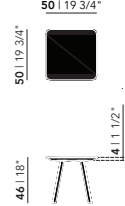

New Co Coffee Table | rectangular

Length (cm)	Width (cm)	Thickness (cm)	Height (cm)
120	50	3	37.5

Tabletop

Oak

Frame

Steel

Coffee Tables

HPL Fenix

chamfered

Butterfly Quadpod Coffee Table | round

New Co Coffee Table 40 | round

New Co Coffee Table 50 | round

New Co Coffee Table 70 | round

New Co Coffee Table 90 | round

New Co Coffee Table 50 | square

New Co Coffee Table 70 | square

New Co Coffee Table 90 | square

New Co Coffee Table 120 | rectangular

Butterfly Quadpod Coffee Table | round

Diameter (cm)	Thickness (cm)	Height (cm)
40	4	46

New Co Coffee Table | round

Diameter (cm)	Thickness (cm)	Height (cm)
40	4	46
50	4	50
70	4	42
90	4	38,5

New Co Coffee Table | square

Length (cm)	Width (cm)	Thickness (cm)	Height (cm)
50	50	4	46
70	70	4	42
90	90	4	38,5

New Co Coffee Table | rectangular

Length (cm)	Width (cm)	Thickness (cm)	Height (cm)
120	50	4	38,5