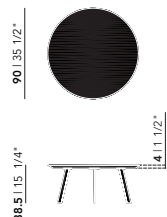

New Co Coffee Table | rectangular

Length (cm)	Width (cm)	Thickness (cm)	Height (cm)
120	50	3	37.5

Tabletop

Oak

Frame

Steel

Coffee Tables

HPL Fenix

chamfered

Butterfly Quadpod Coffee Table | round

New Co Coffee Table 40 | round

New Co Coffee Table 50 | round

New Co Coffee Table 70 | round

New Co Coffee Table 90 | round

New Co Coffee Table 50 | square

New Co Coffee Table 70 | square

New Co Coffee Table 90 | square

New Co Coffee Table 120 | rectangular

Butterfly Quadpod Coffee Table | round

Diameter (cm)	Thickness (cm)	Height (cm)
40	4	46

New Co Coffee Table | round

Diameter (cm)	Thickness (cm)	Height (cm)
40	4	46
50	4	50
70	4	42
90	4	38,5

New Co Coffee Table | square

Length (cm)	Width (cm)	Thickness (cm)	Height (cm)
50	50	4	46
70	70	4	42
90	90	4	38,5

New Co Coffee Table | rectangular

Length (cm)	Width (cm)	Thickness (cm)	Height (cm)
120	50	4	38,5