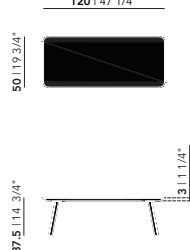

New Co Coffee Table 50 | square

New Co Coffee Table 70 | square

New Co Coffee Table 90 | square

New Co Coffee Table 120 | rectangular

Butterfly Quadpod Coffee Table | round

Diameter (cm)	Thickness (cm)	Height (cm)
40	3	45

New Co Coffee Table | round

Diameter (cm)	Thickness (cm)	Height (cm)
40	3	45
50	3	49
70	3	41
90	3	37.5

New Co Coffee Table | square

Length (cm)	Width (cm)	Thickness (cm)	Height (cm)
50	50	3	45
70	70	3	41
90	90	3	37.5

New Co Coffee Table | rectangular

Length (cm)	Width (cm)	Thickness (cm)	Height (cm)
120	50	3	37.5

Tabletop

Oak

Frame

Steel

Coffee Tables

HPL Fenix

New Co Coffee Table | square

Length (cm)	Width (cm)	Thickness (cm)	Height (cm)
50	50	4	46
70	70	4	42
90	90	4	38,5

New Co Coffee Table | rectangular

Length (cm)	Width (cm)	Thickness (cm)	Height (cm)
120	50	4	38,5