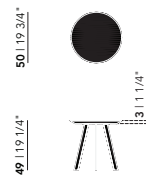

New Co Coffee Table 50 | round