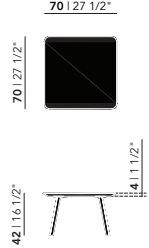

New Co Coffee Table | rectangular

Length (cm)	Width (cm)	Thickness (cm)	Height (cm)
120	50	3	37.5

Tabletop

Oak

Frame

Steel

Coffee Tables

HPL Fenix

chamfered

Butterfly Quadpod Coffee Table | round

New Co Coffee Table 40 | round

New Co Coffee Table 50 | round

New Co Coffee Table 70 | round

New Co Coffee Table 90 | round

New Co Coffee Table 50 | square

New Co Coffee Table 70 | square

New Co Coffee Table 90 | square

New Co Coffee Table 120 | rectangular

Butterfly Quadpod Coffee Table | round

Diameter (cm)	Thickness (cm)	Height (cm)
40	4	46

New Co Coffee Table | round

Diameter (cm)	Thickness (cm)	Height (cm)
40	4	46
50	4	50
70	4	42
90	4	38,5

New Co Coffee Table | square

Length (cm)	Width (cm)	Thickness (cm)	Height (cm)
50	50	4	46
70	70	4	42
90	90	4	38,5

New Co Coffee Table | rectangular

Length (cm)	Width (cm)	Thickness (cm)	Height (cm)
120	50	4	38,5