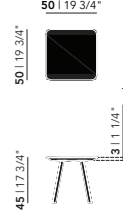

New Co Coffee Table 50 | square

New Co Coffee Table 70 | square

New Co Coffee Table 90 | square

New Co Coffee Table 120 | rectangular

Butterfly Quadpod Coffee Table | round

Diameter (cm)	Thickness (cm)	Height (cm)
40	3	45

New Co Coffee Table | round

Diameter (cm)	Thickness (cm)	Height (cm)
40	3	45
50	3	49
70	3	41
90	3	37.5

New Co Coffee Table | square

Length (cm)	Width (cm)	Thickness (cm)	Height (cm)
50	50	3	45
70	70	3	41
90	90	3	37.5

New Co Coffee Table | rectangular

Length (cm)	Width (cm)	Thickness (cm)	Height (cm)
120	50	3	37.5

Tabletop

Oak

Frame

Steel

Coffee Tables

HPL Fenix

New Co Coffee Table | square

Length (cm)	Width (cm)	Thickness (cm)	Height (cm)
50	50	4	46
70	70	4	42
90	90	4	38,5

New Co Coffee Table | rectangular

Length (cm)	Width (cm)	Thickness (cm)	Height (cm)
120	50	4	38,5