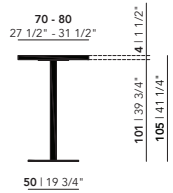

40 | 15 3/4"

Round

| Diameter (cm) | Thickness (cm) | Height (cm) |
|---------------|----------------|-------------|
| 70 | 4 | 75 |
| 80 | 4 | 75 |

Square

| Length (cm) | Width (cm) | Thickness (cm) | Height (cm) |
|-------------|------------|----------------|-------------|
| 70 | 70 | 4 | 75 |
| 80 | 80 | 4 | 75 |

Rectangular

| Length (cm) | Width (cm) | Thickness (cm) | Height (cm) |
|-------------|------------|----------------|-------------|
| 140 | 70 | 4 | 75 |
| 160 | 80 | 4 | 75 |

Tabletop

HPL Fenix

Frame

Steel

140 - 160 | 55° - 63°

70 - 80
27 1/2" - 31 1/2"

92 Height (cm)

105 Height (cm)

Tabletop

Oak

Frame

Steel

Round

| Diameter (cm) | Thickness (cm) | Height (cm) |
|---------------|----------------|-------------|
| 70 | 4 | 92/105 |
| 80 | 4 | 92/105 |

Square

| Length (cm) | Width (cm) | Thickness (cm) | Height (cm) |
|-------------|------------|----------------|-------------|
| 70 | 70 | 4 | 92/105 |
| 80 | 80 | 4 | 92/105 |