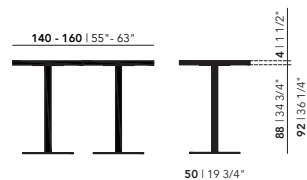

Rectangular

| Length (cm) | Width (cm) | Thickness (cm) | Height (cm) |
|-------------|------------|----------------|-------------|
| 140 | 70 | 4 | 92/105 |
| 160 | 80 | 4 | 92/105 |

Bistro Tables High

HPL Fenix

Central 92 or 105 (cm)

Rest 92 or 105 (cm)

70 - 80
27 1/2" - 31 1/2"

70 - 80
27 1/2" - 31 1/2"

70 - 80
27 1/2" - 31 1/2"

70 - 80
27 1/2" - 31 1/2"

140 - 160 | 55° - 63°

70 - 80
27 1/2" - 31 1/2"

92 Height (cm)

105 Height (cm)

Tabletop

HPL Fenix

Frame

Steel

Round

| Diameter (cm) | Thickness (cm) | Height (cm) |
|---------------|----------------|-------------|
| 70 | 4 | 75 |
| 80 | 4 | 75 |

Square

| Length (cm) | Width (cm) | Thickness (cm) | Height (cm) |
|-------------|------------|----------------|-------------|
| 70 | 70 | 4 | 75 |
| 80 | 80 | 4 | 75 |