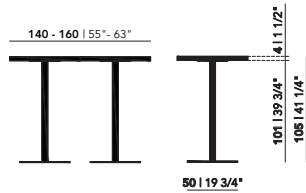

40 | 15 3/4"

Round

| Diameter (cm) | Thickness (cm) | Height (cm) |
|---------------|----------------|-------------|
| 70 | 4 | 75 |
| 80 | 4 | 75 |

Square

| Length (cm) | Width (cm) | Thickness (cm) | Height (cm) |
|-------------|------------|----------------|-------------|
| 70 | 70 | 4 | 75 |
| 80 | 80 | 4 | 75 |

Rectangular

| Length (cm) | Width (cm) | Thickness (cm) | Height (cm) |
|-------------|------------|----------------|-------------|
| 140 | 70 | 4 | 75 |
| 160 | 80 | 4 | 75 |

Tabletop

HPL Fenix

Frame

Steel

140 - 160 | 55° - 63°

70 - 80
27 1/2" - 31 1/2"

92 Height (cm)

105 Height (cm)

Tabletop

Oak

Frame

Steel

Round

| Diameter (cm) | Thickness (cm) | Height (cm) |
|---------------|----------------|-------------|
| 70 | 4 | 92/105 |
| 80 | 4 | 92/105 |

Square

| Length (cm) | Width (cm) | Thickness (cm) | Height (cm) |
|-------------|------------|----------------|-------------|
| 70 | 70 | 4 | 92/105 |
| 80 | 80 | 4 | 92/105 |