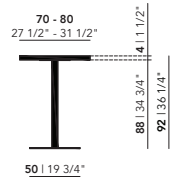

70 - 80
27 1/2" - 31 1/2"

70 - 80
27 1/2" - 31 1/2"

70 - 80
27 1/2" - 31 1/2"

70 - 80
27 1/2" - 31 1/2"

140 - 160 | 55° - 63°

70 - 80
27 1/2" - 31 1/2"

92 Height (cm)