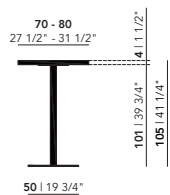

Rectangular

| Length (cm) | Width (cm) | Thickness (cm) | Height (cm) |
|-------------|------------|----------------|-------------|
| 140 | 70 | 4 | 92/105 |
| 160 | 80 | 4 | 92/105 |

Bistro Tables High

HPL Fenix

Central 92 or 105 (cm)

Rest 92 or 105 (cm)

70 - 80
27 1/2" - 31 1/2"

70 - 80
27 1/2" - 31 1/2"

70 - 80
27 1/2" - 31 1/2"

70 - 80
27 1/2" - 31 1/2"

140 - 160 | 55° - 63°

70 - 80
27 1/2" - 31 1/2"

92 Height (cm)

105 Height (cm)

Tabletop

HPL Fenix

Frame

Steel

Round

| Diameter (cm) | Thickness (cm) | Height (cm) |
|---------------|----------------|-------------|
| 70 | 4 | 75 |
| 80 | 4 | 75 |

Square

| Length (cm) | Width (cm) | Thickness (cm) | Height (cm) |
|-------------|------------|----------------|-------------|
| 70 | 70 | 4 | 75 |
| 80 | 80 | 4 | 75 |