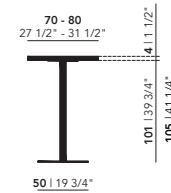

40 | 15 3/4"

Round

| Diameter (cm) | Thickness (cm) | Height (cm) |
|---------------|----------------|-------------|
| 70 | 4 | 75 |
| 80 | 4 | 75 |

Square

| Length (cm) | Width (cm) | Thickness (cm) | Height (cm) |
|-------------|------------|----------------|-------------|
| 70 | 70 | 4 | 75 |
| 80 | 80 | 4 | 75 |

Rectangular

| Length (cm) | Width (cm) | Thickness (cm) | Height (cm) |
|-------------|------------|----------------|-------------|
| 140 | 70 | 4 | 75 |
| 160 | 80 | 4 | 75 |

Tabletop

HPL Fenix

Frame

Steel

140 - 160 | 55° - 63°

70 - 80
27 1/2" - 31 1/2"

92 Height (cm)

105 Height (cm)

Tabletop

Oak

Frame

Steel

Round

| Diameter (cm) | Thickness (cm) | Height (cm) |
|---------------|----------------|-------------|
| 70 | 4 | 92/105 |
| 80 | 4 | 92/105 |

Square

| Length (cm) | Width (cm) | Thickness (cm) | Height (cm) |
|-------------|------------|----------------|-------------|
| 70 | 70 | 4 | 92/105 |
| 80 | 80 | 4 | 92/105 |