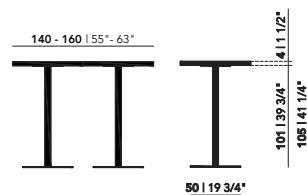

Rectangular

| Length (cm) | Width (cm) | Thickness (cm) | Height (cm) |
|-------------|------------|----------------|-------------|
| 140 | 70 | 4 | 92/105 |
| 160 | 80 | 4 | 92/105 |

Bistro Tables High

HPL Fenix

Central 92 or 105 (cm)

Rest 92 or 105 (cm)

70 - 80
27 1/2" - 31 1/2"

70 - 80
27 1/2" - 31 1/2"

70 - 80
27 1/2" - 31 1/2"

70 - 80
27 1/2" - 31 1/2"

140 - 160 | 55° - 63°

70 - 80
27 1/2" - 31 1/2"

92 Height (cm)

105 Height (cm)

Tabletop

HPL Fenix

Frame

Steel

Round

| Diameter (cm) | Thickness (cm) | Height (cm) |
|---------------|----------------|-------------|
| 70 | 4 | 75 |
| 80 | 4 | 75 |

Square

| Length (cm) | Width (cm) | Thickness (cm) | Height (cm) |
|-------------|------------|----------------|-------------|
| 70 | 70 | 4 | 75 |
| 80 | 80 | 4 | 75 |