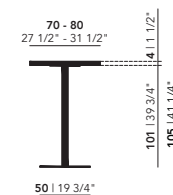

Rectangular

| Length (cm) | Width (cm) | Thickness (cm) | Height (cm) |
|-------------|------------|----------------|-------------|
| 140 | 70 | 4 | 92/105 |
| 160 | 80 | 4 | 92/105 |

Bistro Tables High

HPL Fenix

Central 92 or 105 (cm)

Rest 92 or 105 (cm)

70 - 80
27 1/2" - 31 1/2"

70 - 80
27 1/2" - 31 1/2"

70 - 80
27 1/2" - 31 1/2"

70 - 80
27 1/2" - 31 1/2"

140 - 160 | 55° - 63°

70 - 80
27 1/2" - 31 1/2"

92 Height (cm)

105 Height (cm)

Tabletop

HPL Fenix

Frame

Steel

Round

| Diameter (cm) | Thickness (cm) | Height (cm) |
|---------------|----------------|-------------|
| 70 | 4 | 75 |
| 80 | 4 | 75 |

Square

| Length (cm) | Width (cm) | Thickness (cm) | Height (cm) |
|-------------|------------|----------------|-------------|
| 70 | 70 | 4 | 75 |
| 80 | 80 | 4 | 75 |