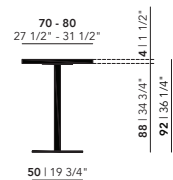

Rectangular

| Length (cm) | Width (cm) | Thickness (cm) | Height (cm) |
|-------------|------------|----------------|-------------|
| 140 | 70 | 4 | 92/105 |
| 160 | 80 | 4 | 92/105 |

Bistro Tables High

HPL Fenix

Central 92 or 105 (cm)

Rest 92 or 105 (cm)

70 - 80
27 1/2" - 31 1/2"

70 - 80
27 1/2" - 31 1/2"

70 - 80
27 1/2" - 31 1/2"

70 - 80
27 1/2" - 31 1/2"

140 - 160 | 55° - 63°

70 - 80
27 1/2" - 31 1/2"

92 Height (cm)

105 Height (cm)

Tabletop

HPL Fenix

Frame

Steel

Round

| Diameter (cm) | Thickness (cm) | Height (cm) |
|---------------|----------------|-------------|
| 70 | 4 | 75 |
| 80 | 4 | 75 |

Square

| Length (cm) | Width (cm) | Thickness (cm) | Height (cm) |
|-------------|------------|----------------|-------------|
| 70 | 70 | 4 | 75 |
| 80 | 80 | 4 | 75 |