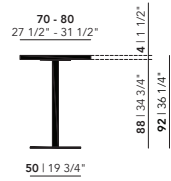

70 - 80
27 1/2" - 31 1/2"

70 - 80
27 1/2" - 31 1/2"

70 - 80
27 1/2" - 31 1/2"

70 - 80
27 1/2" - 31 1/2"

140 - 160 | 55° - 63°

70 - 80
27 1/2" - 31 1/2"

92 Height (cm)