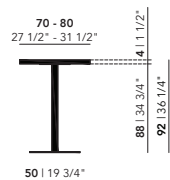

Rectangular

| Length (cm) | Width (cm) | Thickness (cm) | Height (cm) |
|-------------|------------|----------------|-------------|
| 140 | 70 | 4 | 92/105 |
| 160 | 80 | 4 | 92/105 |

Bistro Tables High

HPL Fenix

Central 92 or 105 (cm)

Rest 92 or 105 (cm)

70 - 80
27 1/2" - 31 1/2"

70 - 80
27 1/2" - 31 1/2"

70 - 80
27 1/2" - 31 1/2"

70 - 80
27 1/2" - 31 1/2"

140 - 160 | 55° - 63°

70 - 80
27 1/2" - 31 1/2"

92 Height (cm)

105 Height (cm)

Tabletop

HPL Fenix

Frame

Steel

Round

| Diameter (cm) | Thickness (cm) | Height (cm) |
|---------------|----------------|-------------|
| 70 | 4 | 75 |
| 80 | 4 | 75 |

Square

| Length (cm) | Width (cm) | Thickness (cm) | Height (cm) |
|-------------|------------|----------------|-------------|
| 70 | 70 | 4 | 75 |
| 80 | 80 | 4 | 75 |