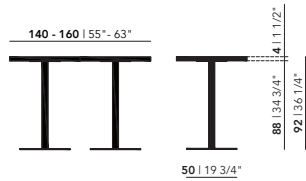

70 - 80
27 1/2" - 31 1/2"

70 - 80
27 1/2" - 31 1/2"

70 - 80
27 1/2" - 31 1/2"

70 - 80
27 1/2" - 31 1/2"

140 - 160 | 55° - 63°

70 - 80
27 1/2" - 31 1/2"

92 Height (cm)