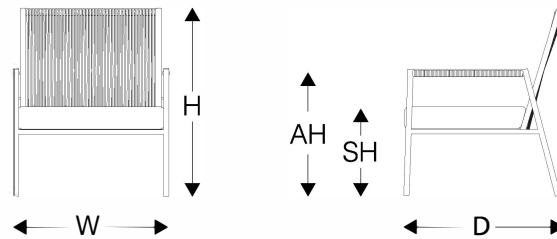

# Bora Bora Lounge Chair / Poltrona Bora Bora

REF #: 5101

Designer: **Luciano Mandelli**  
Year: **2015**

## Dimensions

W	D	H	AH	SH	Weight
27.5"	28.25"	33"	22"	18.5"	22 lbs
70 cm	72 cm	84 cm	56 cm	47 cm	10.2 kg

## Technical Specifications

Indoor and Outdoor usage

- Frame: Powder Coated Aluminium
- Seat: Solid Eucalyptus Wood
- Back: Woven in Polyester Nautical Rope
- Cushions: Seat/Back included  
D-28PU Foam and acrylic fabrics  
Fabric qty: 1.6yds (seat 1yds / pillow 0.6yds)
- Stacking: Not Possible

## Shipping Info

- Units/Box: 01
- Gross Weight: 28lbs / 12.5kgs
- Box Dimensions: 30"x29"x34"H / 75x73x86H cm
- Volume: 17cbf / 0.5m<sup>3</sup>
- HTS: 9401.80.20.11
- Freight Class: 300

BRASIL

+55 71 3311-3350