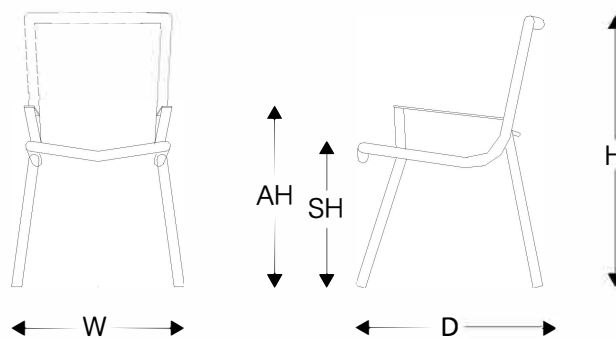

Amado Armchair / Cadeira com Braço Amado

REF #: 6377

Designer: **Alfio Lisi**
Year: **2017**

Dimensions

W	D	H	SH	AH	Weight
24"	25.5"	33.5"	18"	24"	10.5 lbs
61 cm	65 cm	85 cm	45 cm	62 cm	4.8 kg

Technical Specifications

Indoor and Outdoor usage

- Frame: Powder Coated Aluminium
- Seat/Back: Woven in:
Polyester Nautical Rope - REF #: 6377
Sling - REF #: 6377TE
- Armrest: Solid Eucalyptus Wood
- Stacking: Not Possible

Available Colors