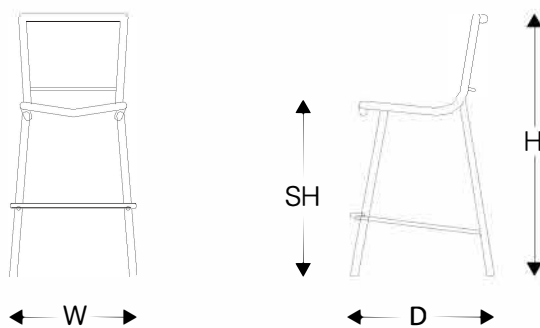

Amado Bar Stool / Banqueta Bar Amado

REF #: 6315

Designer: **Alfio Lisi**
Year: **2017**

Dimensions

W	D	H	SH	Weight
21.75" 55 cm	22.75" 58 cm	39.75" 101 cm	28" 72 cm	8.8 lbs 4.0 kg

Technical Specifications

Indoor and Outdoor usage

- Frame: Powder Coated Aluminium
- Seat/Back: Woven in:
Polyester Nautical Rope - REF #: 6315
Sling - REF #: 6315TE
- Footrest: Solid Eucalyptus Wood
- Stacking: Not Possible

Available Colors