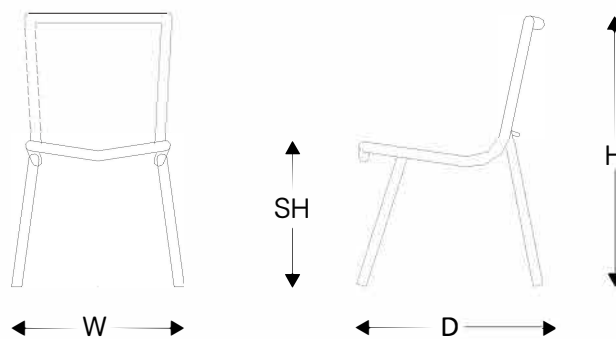

Amado Chair / Cadeira Amado

REF #: 6307

Designer: **Alfio Lisi**
Year: **2017**

Dimensions

W	D	H	SH	Weight
19.75" 50 cm	25.5" 65 cm	33.5" 85 cm	18" 45cm	8.3 lbs 3.8 kg

Technical Specifications

Indoor and Outdoor usage

- Frame: Powder Coated Aluminium
- Seat/Back: Woven in:
Polyester Nautical Rope - REF #: 6307
Sling - REF #: 6307TE
- Stacking: Not Possible

Available Colors

All TIDELLI products are tailor made to order. You can customize it anyway the project.

- Units/Box: 01
- Gross Weight: 12lbs / 5.5kgs
- Box Dimensions: 29"x26"x35"H / 73x66x89H cm
- Volume: 15cbf / 0.4m³
- HTS: 9401.80.20.11
- Freight Class: 400

BRASIL
+55 71 3311-3350
comercial@tidelli.com.br