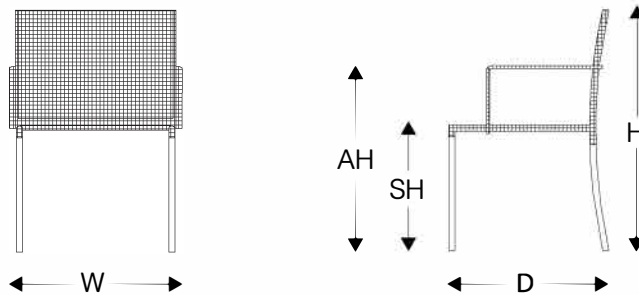

REF#: 107CA

Dimensions

W	D	H	SH	AH	Weight
22"	20.5"	30.75"	17.75"	25"	9 lbs
56 cm	52 cm	78 cm	45 cm	63 cm	4.1 kg

REF#: 107CS

Technical Specifications

Indoor and Outdoor usage

- Frame: Powder Coated Aluminium
- Seat/Back: Woven in:
Polyester Nautical Rope REF#: 177CA or 177CS
Fiber: REF#: 177FA
- Stacking: Possible up to 4 units

Available Colors

All TIDELLI products are tailor made to order. You can customize it anyway the project.

- Frame: 38 colors available
- Seat/Back: 57 colors available in Polyester Nautical Rope
06 colors available in Fiber

Visit the website www.tidelli.com/materials to see all the color options

REF#: 107FA

Shipping Info

- Units/Box: 04
- Gross Weight: 35lbs / 16kgs
- Box Dimensions: 27" x 24" x 37" H / 68x62x95H cm
- Volume: 14cbf / 0.4m³
- HTS: 9401.80.20.11
- Freight Class: 250