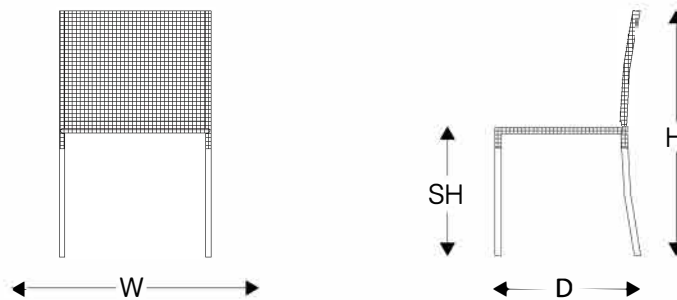

Dimensions

W	D	H	SH	Weight
19"	20.5"	30.75"	18"	5 lbs
48 cm	52 cm	78 cm	45 cm	2.4 kg

Technical Specifications

Indoor and Outdoor usage

- Frame: Powder Coated Aluminium
- Seat/Back: Woven in:
Polyester Nautical Rope REF#: 107CA or 107CS
Fiber: REF#: 107FA
- Stacking: Possible up to 4 units

Available Colors

All TIDELLI products are tailor made to order. You can customize it anyway the project.

- Frame: 38 colors available
- Seat/Back: 57 colors available in Polyester Nautical Rope
06 colors available in Fiber

Visit the website www.tidelli.com/materials to see all the color options

Shipping Info

- Units/Box: 04
- Gross Weight: 29lbs / 13kgs
- Box Dimensions: 27"x24"x37"H / 68x62x95H cm
- Volume: 14cbf / 0.4m³
- HTS: 9401.80.20.11
- Freight Class: 250