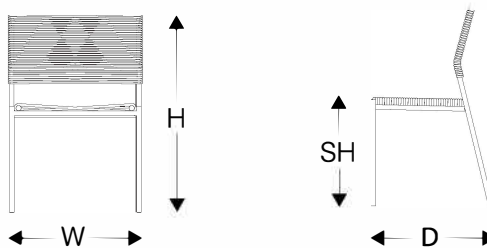

# Bora Bora Chair / Cadeira Bora Bora

REF #: 5107

Designer: **Luciano Mandelli**  
Year: **2015**

## Dimensions

W	D	H	SH	Weight
22" 56 cm	20.5" 52 cm	33.5" 85 cm	17.75" 45 cm	11 lbs 4.9 kg

## Technical Specifications

Indoor and Outdoor usage

- Frame: Powder Coated Aluminium
- Seat/Back: Woven in Polyester Nautical Rope
- Stacking: Possible up to 4 units