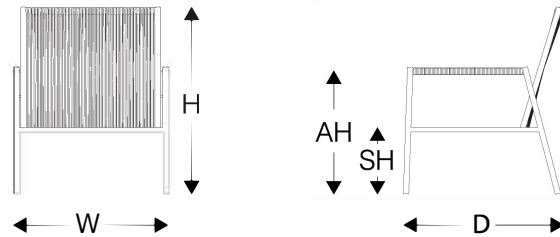

Bora Bora Lounge Chair All Rope

Poltrona Pequena Bora Bora REF #: 5101C

Designer: **Luciano Mandelli**
Year: **2015**

Dimensions

W	D	H	AH	SH	Weight
25.5" 65 cm	20.5" 52 cm	34.25" 87 cm	23.5" 60 cm	17.7" 45 cm	00 lbs 00 kg

Technical Specifications

Indoor and Outdoor usage

- Frame: Powder Coated Aluminium
- Seat/Back: Woven in Polyester Nautical Rope
- Pillow: Included
 - D-28PU Foam and acrylic fabrics
 - Fabric qty: 0.9yds
- Stacking: Not Possible

Visit the website www.tidelli.com/materials to see all the color options

Shipping Info

- Units/Box: 01
- Gross Weight: 00lbs / 00kgs
- Box Dimensions: 00"x00"x00"H / 00x00x00H cm
- Volume: 00cbf / 00m³
- HTS: 9401.80.20.11
- Freight Class: 00