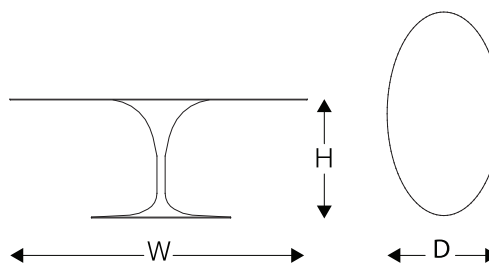

Bora Bora Oval Table

Mesa de Jantar Oval Bora Bora | REF #: 5103

Designer: **Luciano Mandelli**

Year: **2015**

Dimensions

W	D	H	Weight
78" 198 cm	47.25" 120 cm	28.25" 72 cm	00 lbs 00 kg

Technical Specifications