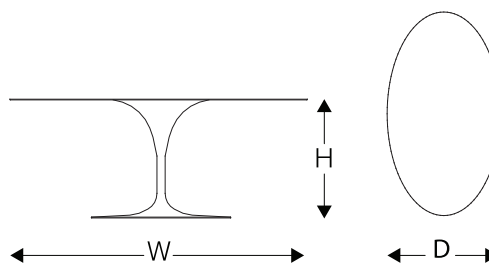

Bora Bora Oval Table Full

Mesa de Jantar Oval Bora Bora | REF #: 5104

Designer: **Luciano Mandelli**

Year: **2015**

Dimensions

W	D	H	Weight
92.5" 235 cm	47.25" 120 cm	28.25" 72 cm	00 lbs 00 kg

Technical Specifications