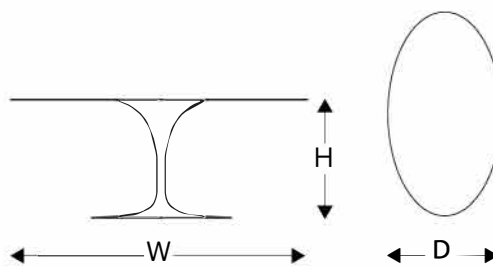

Bora Bora Oval Table Compact

Mesa de Jantar Oval Bora Bora | REF #: 5102

Designer: **Luciano Mandelli**
Year: **2015**

Dimensions

W	D	H	Weight
70.75" 180 cm	39.25" 100 cm	28.25" 72 cm	00 lbs 00 kg

Technical Specifications