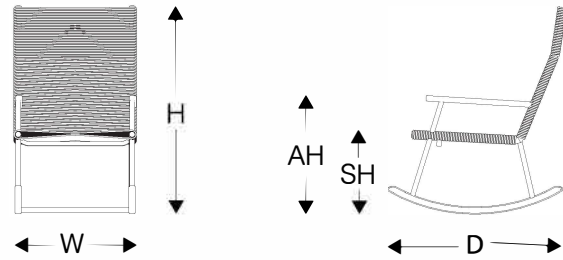

Bora Bora Rocking Chair

Poltrona Balanço Bora Bora REF #: 5116

Designer: **Luciano Mandelli**

Year: **2015**

Dimensions

W	D	H	SH	AH	Weight
26"	37.75"	45"	16.5"	24"	00 lbs
66 cm	96 cm	114 cm	42 cm	61 cm	00 kg

Technical Specifications

Indoor and Outdoor usage

- Frame: Powder Coated Aluminium
- Seat/Back: Woven in Polyester Nautical Rope
- Armrest/Foot: Solid Eucalyptus Wood
- Stacking: Not Possible

Available Colors