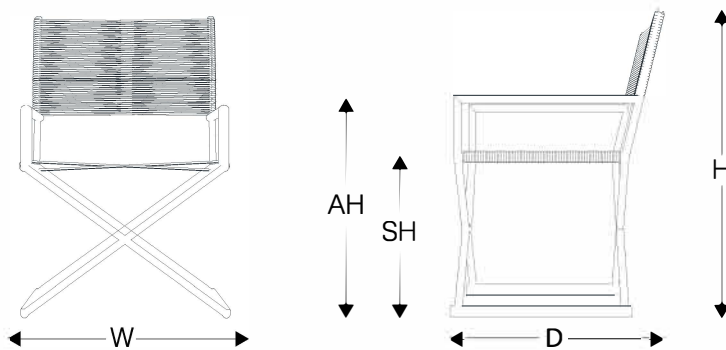

Boss Armchair / Cadeira Boss

REF #: 5807

Designer: **Luciano Mandelli**

Year: **2017**

Tela
REF #: 5807TE

Dimensions

W	D	H	AH	SH	Weight
22.75"	22.5"	32.75"	24"	17.75"	11 lbs
58 cm	57 cm	83 cm	61 cm	45 cm	4.9kg

Polyester Nautical Rope
REF #: 5807C

Technical Specifications

Indoor and Outdoor usage

- Frame: Powder Coated Aluminium
- Seat/Back: Woven in:
 - Polyester Nautical Rope - REF #: 5807C
 - Sling - REF #: 5807TE
- Stacking: Not Possible

Visit the website www.tidelli.com/materials to see all the color options

Shipping Info

- Units/Box: 01
- Gross Weight: 13lbs / 5.9kgs
- Box Dimensions: 24"x23"x33"H / 60x59x85H cm
- Volume: 11cbf / 0.3m³
- HTS: 9401.80.20.11
- Freight Class: 300