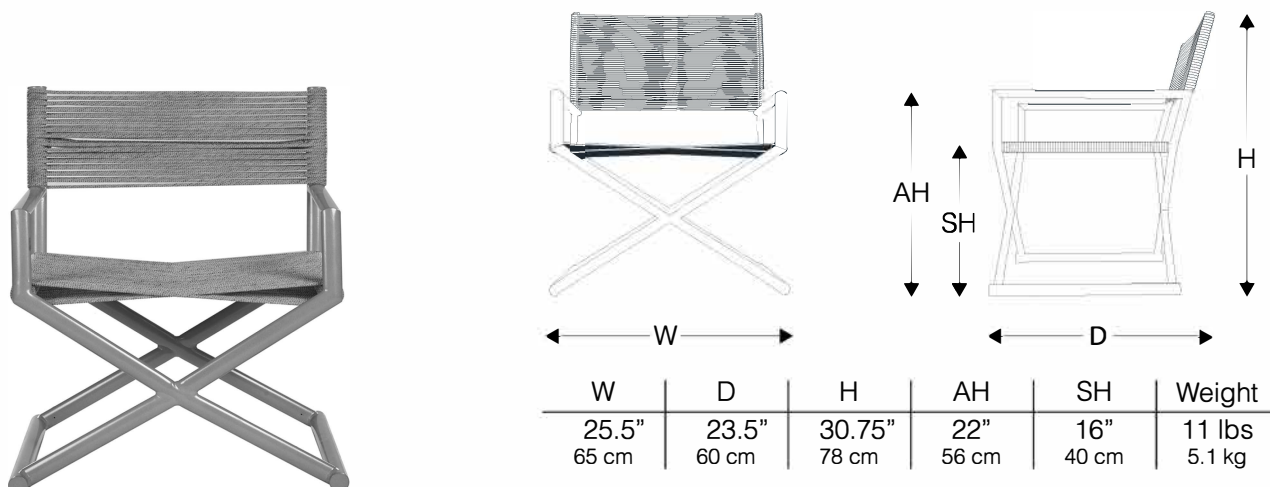

# Boss Lounge Chair / Poltrona Boss

REF #: 5801

Designer: **Luciano Mandelli**  
Year: **2017**

## Dimensions

## Technical Specifications

Indoor and Outdoor usage

- Frame: Powder Coated Aluminium
- Seat/Back: Woven in:  
Polyester Nautical Rope - REF #: 5108C  
Sling - REF #: 5801TE
- Stacking: Not Possible

## Shipping Info

- Units/Box: 01
- Gross Weight: 15lbs / 7kgs
- Box Dimensions: 26"x24"x31"H / 67x62x80H cm
- Volume: 12cbf / 0.3m<sup>3</sup>
- HTS: 9401.80.20.11
- Freight Class: 300

Ottoman sold separately.