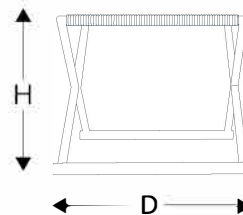

## Dimensions

W	D	H	Weight
25.5"	20"	15.75"	8 lbs
65 cm	51 cm	40 cm	3.7 kg

## Technical Specifications

Indoor and Outdoor usage

- Frame: Powder Coated Aluminium
- Seat: Woven in:  
Polyester Nautical Rope - REF #: 5814C  
Sling - REF #: 5814TE
- Stacking: Not Possible

## Shipping Info

- Units/Box: 01
- Gross Weight: 11lbs / 4.9kgs
- Box Dimensions: 26"x21"x17"H / 67x53x42H cm
- Volume: 5cbf / 0.1m<sup>3</sup>
- HTS: 9401.80.20.11
- Freight Class: 250

Lounge Chair sold separately.