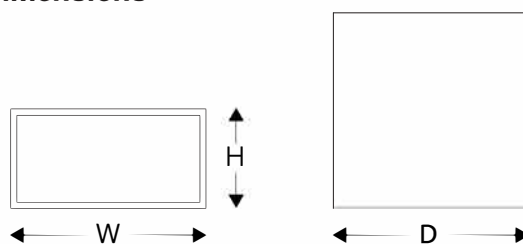

Club Coffee Table / Mesa de Centro Club

REF #: 2512

Designer: **Tatiana and Luciano Mandelli**

Year: **2016**

Dimensions

W	D	H	Weight
24.75" 63 cm	24.75" 63 cm	12.5" 32 cm	00 lbs 00 kg

REF#: 2512L
Total quantity of 9 tiles.
Table size may vary
according to the tile
model chosen.
Consult seller.