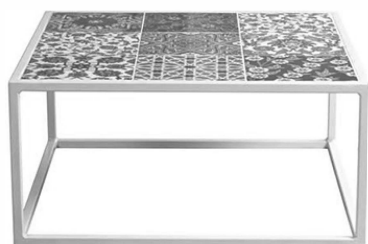

Club Coffee Table / Mesa de Centro Club

REF #: 2512

Designer: **Tatiana and Luciano Mandelli**

Year: **2016**

Dimensions

W	D	H	Weight
24.75" 63 cm	24.75" 63 cm	12.5" 32 cm	00 lbs 00 kg

REF#: 2512L
Total quantity of 9 tiles.
Table size may vary
according to the tile
model chosen.
Consult seller.

Technical Specifications

Indoor and Outdoor usage

- Frame: Powder Coated Aluminium
- Top: Tiles - REF#: 2512L
HPL Top - REF# 2512TS
- Stacking: Not Possible

Available Colors

All TIDELLI products are tailor made to order. You can customize it anyway the project.

- Frame: 38 colors available
- Top: 07 colors available in Tiles
06 colors available in HPL Top

Visit the website www.tidelli.com/materials
to see all the color options

Composition option

Cube and Side Table sold separately.