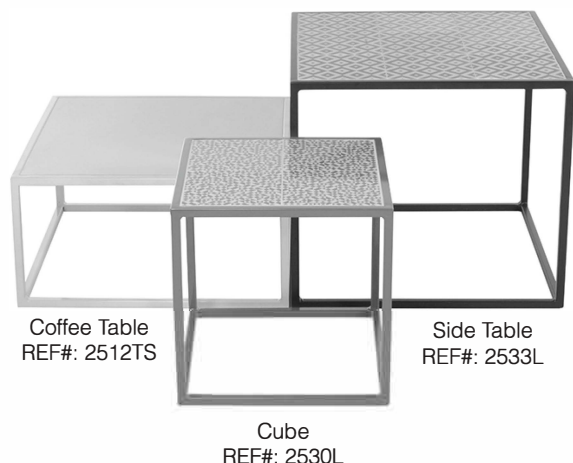

BRASIL

+55 71 3311-3350

comercial@tidelli.com.br

USA

+1 714 825 0054

sales@tidelli.com

Tidelli
OUTDOOR LIVING

To learn more about TIDELLI, our Collections an Warranty policy, please visit www.tidelli.com