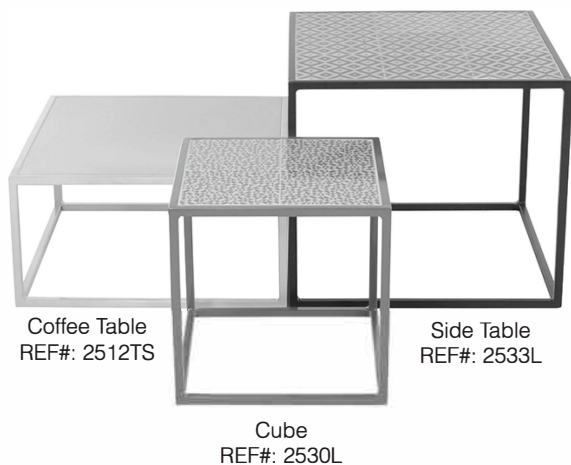

REF#: 2533L
Total quantity of 9 tiles.
Table size may vary
according to the tile
model chosen.
Consult seller.

Dimensions

W	D	H	Weight
24.75" 63 cm	24.75" 63 cm	21.75" 55 cm	00 lbs 00 kg

Technical Specifications

Indoor and Outdoor usage

- Frame: Powder Coated Aluminium
- Top: Tiles - REF#: 2533L
HPL Top - REF# 2533TS
- Stacking: Not Possible

Available Colors

All TIDELLI products are tailor made to order. You can customize it anyway the project.

- Frame: 38 colors available
- Top: 07 colors available in Tiles
06 colors available in HPL Top

Visit the website www.tidelli.com/materials to see all the color options

Composition option
Coffee Table and Cube sold separately.

Shipping Info

- Units/Box: 01
- Gross Weight: 00lbs / 00kgs
- Box Dimensions: 00"x00"x00"H / 00x00x00H cm
- Volume: 00cbf / 00m³
- HTS: 9403.20.00.18
- Freight Class: 000

Coffee Table
REF#: 2512TS

Side Table
REF#: 2533L