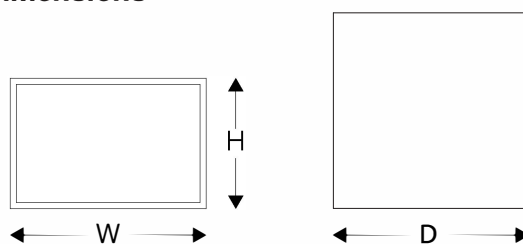

REF#: 2533L
Total quantity of 9 tiles.
Table size may vary
according to the tile
model chosen.
Consult seller.

Dimensions

W	D	H	Weight
24.75" 63 cm	24.75" 63 cm	21.75" 55 cm	00 lbs 00 kg

Technical Specifications

Shipping Info

- Units/Box: 01
- Gross Weight: 00lbs / 00kgs
- Box Dimensions: 00"x00"x00"H / 00x00x00H cm
- Volume: 00cbf / 00m³
- HTS: 9403.20.00.18
- Freight Class: 000

Coffee Table
REF#: 2512TS

Side Table
REF#: 2533L