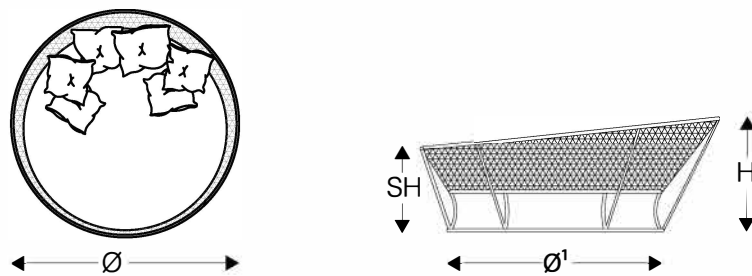

Escuna Chaise Ø55" / Chaise 140cm Escuna

REF #: 5589

Designer: **Maria Cândida Machado**

Year: **2016**

Dimensions

Ø	H	SH
55" 140 cm	27.25" 69 cm	18.5" 47 cm

Technical Specifications

Indoor and Outdoor usage

Escuna Chaise Ø71" / Chaise 180cm Escuna

REF #: 5588

Designer: **Maria Cândida Machado**

Year: **2016**

Dimensions

Ø	H	SH
70.75" 180 cm	27.25" 69 cm	18.5" 47 cm

Technical Specifications

Indoor and Outdoor usage