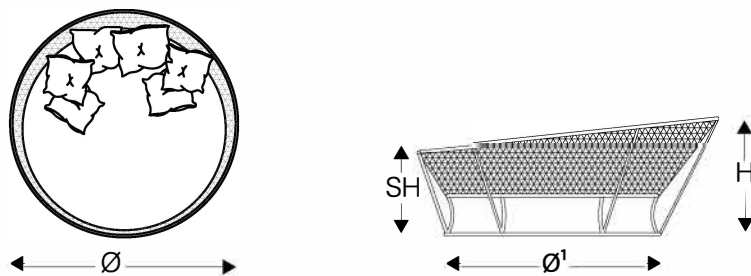

Escuna Chaise Ø55" / Chaise 140cm Escuna

REF #: 5589

Designer: **Maria Cândida Machado**

Year: **2016**

Dimensions

Ø	H	SH
55" 140 cm	27.25" 69 cm	18.5" 47 cm

Technical Specifications

Indoor and Outdoor usage

- Frame: Powder Coated Aluminium
- Seat/Back: Woven in Polyester Nautical Rope
- Cushions: Seat and Back pillow included
D-28PU Foam and acrylic fabrics
Fabric qty: 5.9yds (seat 3.3 yds / pillow 2.6yds)
- Stacking: not possible

Shipping Info

- Units/Box: 01
- Gross Weight: 60lbs / 27kgs
- Box Dimensions: 57"x57"x34"H / 146x146x87H cm
- Volume: 65cbf / 1.9m³
- HTS: 9403.89.30.20
- Freight Class: 400

Includes 01 pillow 31"x24" and 02 pillow 24"x18"

Escuna Chaise Ø71" / Chaise 180cm Escuna

REF #: 5588

Designer: **Maria Cândida Machado**

Year: **2016**

Dimensions

Ø	H	SH
70.75" 180 cm	27.25" 69 cm	18.5" 47 cm

Technical Specifications

Indoor and Outdoor usage