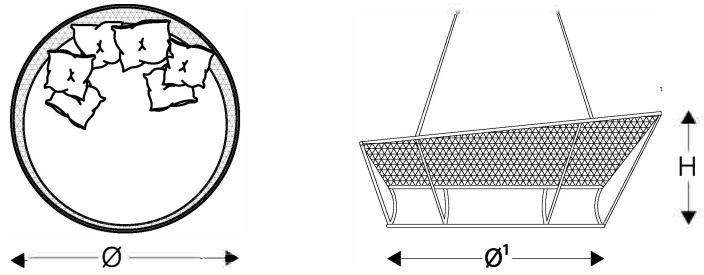

# Escuna Family Office Ø55"

Family Office 140cm Escuna | REF #: 5520

Designer: **Maria Cândida Machado**

Year: **2016**

## Dimensions

Ø	H
55" 140 cm	27.25" 69 cm

## Dimensions

Ø	H
70.75" 180 cm	27.25" 69 cm