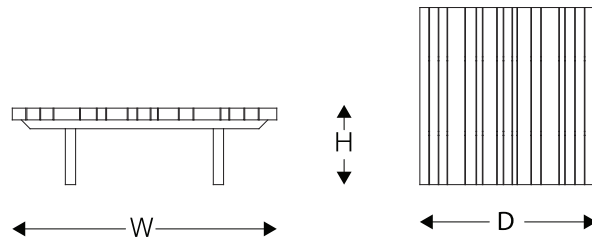

Fusion Square Coffee Table

Mesa de Centro 90 x 90 cm Fusion | REF #: 4413

Designer: **Maria Cândida Machado**
Year: **2017**

Dimensions

W	D	H	Weight
35.50" 90 cm	35.50" 90 cm	10.25" 26 cm	00 lbs 00 kg

Technical Specifications