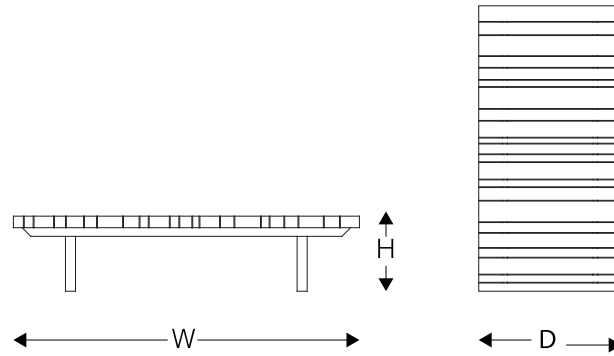

Fusion Coffee Table

Mesa de Centro 150 x 70 cm Fusion | REF #: 4423

Designer: **Maria Cândida Machado**

Year: **2017**

Dimensions

W	D	H	Weight
59" 150 cm	27.50" 70 cm	10.25" 26 cm	00 lbs 00 kg

Technical Specifications

Fusion Coffee Table Compact

Mesa de Centro 120 x 60 cm Fusion | REF #: 4412

Designer: **Maria Cândida Machado**

Year: **2017**

Dimensions

W	D	H	Weight
47.25" 120 cm	23.50" 60 cm	10.25" 26 cm	58 lbs 26 kg

Technical Specifications

Fusion Square Coffee Table

Mesa de Centro 90 x 90 cm Fusion | REF #: 4413

Designer: **Maria Cândida Machado**
Year: **2017**

Dimensions

W	D	H	Weight
35.50" 90 cm	35.50" 90 cm	10.25" 26 cm	00 lbs 00 kg

Technical Specifications