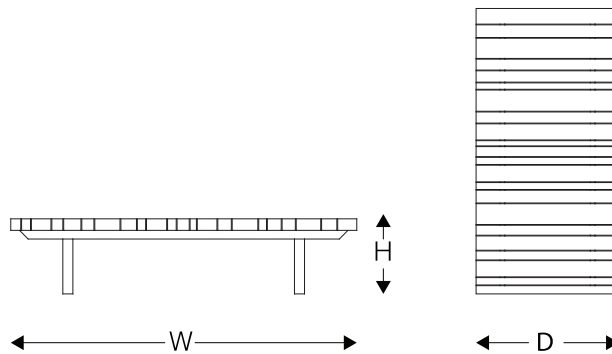

Fusion Coffee Table Compact

Mesa de Centro 120 x 60 cm Fusion | REF #: 4412

Designer: **Maria Cândida Machado**

Year: **2017**

Dimensions

W	D	H	Weight
47.25" 120 cm	23.50" 60 cm	10.25" 26 cm	58 lbs 26 kg

Technical Specifications