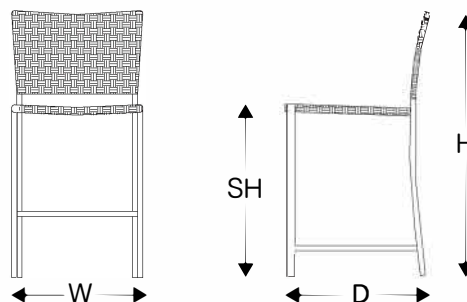

Giardino Bar Stool / Banqueta Bar Giardino

REF #: 315

Designer: **Luciano Mandelli**
Year: **2016**

Dimensions

W	D	H	SH	Weight
19"	21.25"	41"	28.25"	9 lbs
48 cm	54 cm	104 cm	73 cm	4.0 kg

Technical Specifications

Indoor and Outdoor usage

- Frame: Powder Coated Aluminium
- Seat/Back: Woven in:
 - Polyester Nautical Rope - REF #: 315CF
 - MIX Polyester Nautical Rope - REF #: 315CM
 - Fiber - REF #: 315FF
- Stacking: Not possible