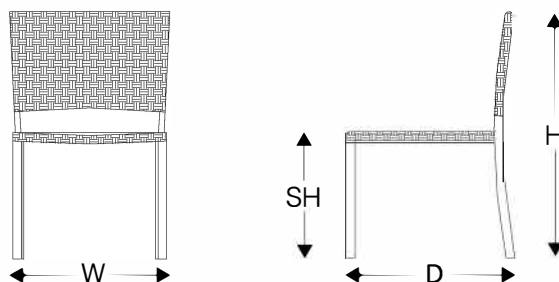

# Giardino Chair / Cadeira Giardino

REF #: 307

Designer: **Luciano Mandelli**  
Year: **2016**

## Dimensions

W	D	H	SH	Weight
22.5"	23.5"	34.75"	18.5"	13 lbs
57 cm	60 cm	88 cm	47 cm	5,9 kg

## Technical Specifications

Indoor and Outdoor usage

- Frame: Powder Coated Aluminium
- Seat/Back: Woven in:
  - Polyester Nautical Rope - REF #: 307CF
  - MIX Polyester Nautical Rope - REF #: 307CM
  - Fiber - REF #: 307FF
- Stacking: Possible up to 4 units