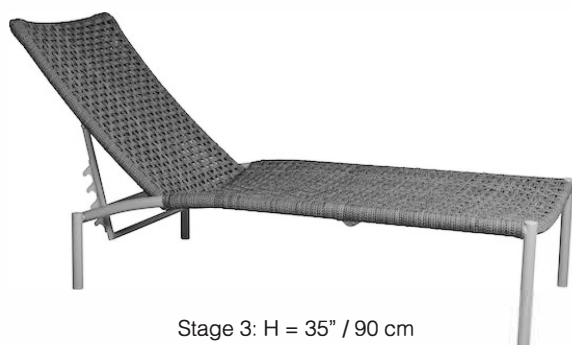

Dimensions

Stage 1: H = 24" / 60 cm

W	D	H	Weight
28.25" 72 cm	80.25" 204 cm	15.25" 39 cm	6 lbs 15,8 kg

Stage 2: H = 30" / 75 cm

Technical Specifications

Indoor and Outdoor usage

- Frame: Powder Coated Aluminium
- Seat/Back: Woven in:
 - Polyester Nautical Rope - REF #: 308CF
 - MIX Polyester Nautical Rope - REF #: 308CM
 - Fiber - REF #: 308FF
- Stacking: Possible up to 2 units

Example
REF #: 308CF

Example
REF #: 308CM

Example
REF #: 308FF

Stage 3: H = 35" / 90 cm

Available Colors

All TIDELLI products are tailor made to order. You can customize it anyway the project.

- Frame: 38 colors available
 - Seat/Back: 57 colors available in Polyester Nautical Rope
- Visit the website www.tidelli.com/materials to see all the color options

Shipping Info

- Units/Box: 02
- Gross Weight: 77lbs / 35.1kgs
- Box Dimensions: 81"x32"x21"H / 206x82x54H cm
- Volume: 32cbf / 0.9m³
- HTS: 9401.79.00.11
- Freight Class: 250

Stage 4: H = 39" / 100 cm

BRASIL