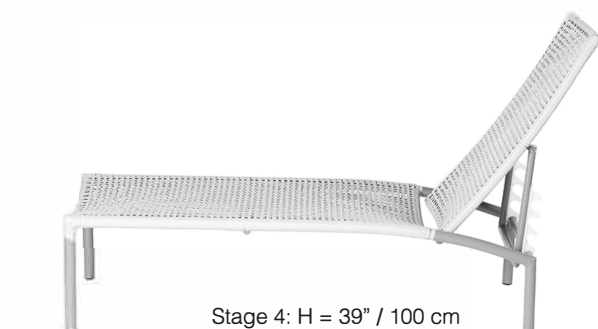

Dimensions

Stage 1: H = 24" / 60 cm

W	D	H	Weight
28.25" 72 cm	80.25" 204 cm	15.25" 39 cm	6 lbs 15,8 kg

Stage 2: H = 30" / 75 cm

Technical Specifications

Indoor and Outdoor usage

- Frame: Powder Coated Aluminium
- Seat/Back: Woven in:
 - Polyester Nautical Rope - REF #: 308CF
 - MIX Polyester Nautical Rope - REF #: 308CM
 - Fiber - REF #: 308FF
- Stacking: Possible up to 2 units

Example
REF #: 308CF

Example
REF #: 308CM

Example
REF #: 308FF

Stage 3: H = 35" / 90 cm

Available Colors

All TIDELLI products are tailor made to order. You can customize it anyway the project.

- Frame: 38 colors available
 - Seat/Back: 57 colors available in Polyester Nautical Rope
- Visit the website www.tidelli.com/materials to see all the color options

Shipping Info

- Units/Box: 02
- Gross Weight: 77lbs / 35.1kgs
- Box Dimensions: 81"x32"x21"H / 206x82x54H cm
- Volume: 32cbf / 0.9m³
- HTS: 9401.79.00.11
- Freight Class: 250

Stage 4: H = 39" / 100 cm

BRASIL