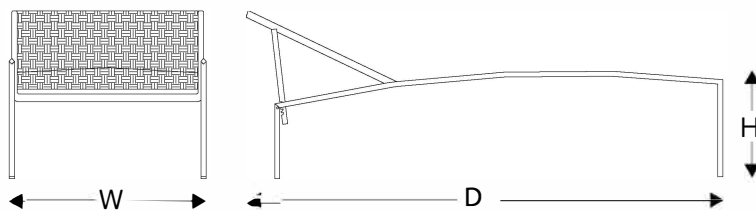

Dimensions

Stage 1: H = 24" / 60 cm

W	D	H	Weight
28.25" 72 cm	80.25" 204 cm	15.25" 39 cm	6 lbs 15,8 kg

Stage 2: H = 30" / 75 cm

Technical Specifications

Indoor and Outdoor usage

- Frame: Powder Coated Aluminium
- Seat/Back: Woven in:
 - Polyester Nautical Rope - REF #: 308CF
 - MIX Polyester Nautical Rope - REF #: 308CM
 - Fiber - REF #: 308FF
- Stacking: Possible up to 2 units

Example
REF #: 308CF

Example
REF #: 308CM

Example
REF #: 308FF

Stage 3: H = 35" / 90 cm

Available Colors

All TIDELLI products are tailor made to order. You can customize it anyway the project.

- Frame: 38 colors available
 - Seat/Back: 57 colors available in Polyester Nautical Rope
- Visit the website www.tidelli.com/materials to see all the color options

Shipping Info

- Units/Box: 02
- Gross Weight: 77lbs / 35.1kgs
- Box Dimensions: 81"x32"x21"H / 206x82x54H cm
- Volume: 32cbf / 0.9m³
- HTS: 9401.79.00.11
- Freight Class: 250

Stage 4: H = 39" / 100 cm

BRASIL