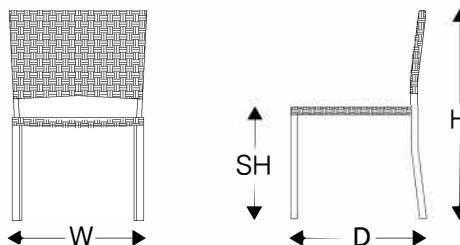

## Dimensions

W	D	H	SH
14.5"	14.5"	22.5"	13"
37 cm	37 cm	57 cm	32 cm

## Technical Specifications

Indoor and Outdoor usage

- Frame: Powder Coated Aluminium
- Seat/Back: Woven in:
  - Polyester Nautical Rope - REF #: 350CF
  - MIX Polyester Nautical Rope - REF #: 350CM
  - Fiber - REF #: 350FF
- Stacking: Possible up to 4 units

Example  
REF #: 350CF

Example  
REF #: 350CM

Example  
REF #: 350FF

## Shipping Info

- Units/Box: 04
- Gross Weight: 18lbs / 8kgs
- Box Dimensions: 17"x16"x27"H / 44x41x68H cm
- Volume: 4.2cbf / 0,12m<sup>3</sup>
- HTS: 9401.79.00.11
- Freight Class: 400

BRASIL

+55 71 3311-3350