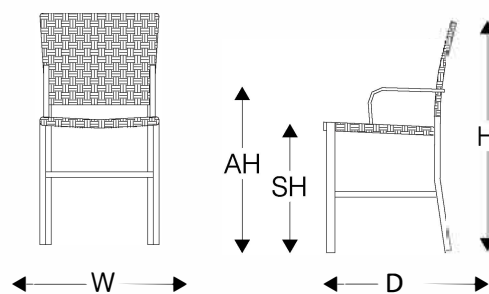

Dimensions

W	D	H	AH	SH
16.5"	18.5"	32.25"	27"	23"
42 cm	47 cm	82 cm	69 cm	58 cm

Technical Specifications

Indoor and Outdoor usage

- Frame: Powder Coated Aluminium
- Seat/Back: Woven in:
 - Polyester Nautical Rope - REF #: 309CF
 - MIX Polyester Nautical Rope - REF #: 309CM
 - Fiber - REF #: 309FF
- Stacking: Not possible

Example
REF #: 309CF

Example
REF #: 309CM

Example
REF #: 309FF

Available Colors

All TIDELLI products are tailor made to order. You can customize it anyway the project.

- Frame: 38 colors available
 - Seat/Back: 57 colors available in Polyester Nautical Rope
- Visit the website www.tidelli.com/materials to see all the color options