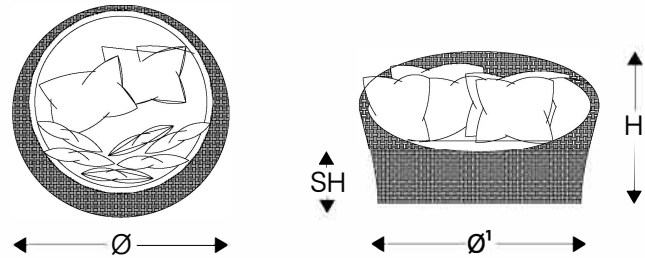

Dimensions

Ø	H	SH
55" 140 cm	27.5" 70 cm	19.75" 51 cm

Includes 01 pillow 31"x24" and 02 pillow 24"x18"

Technical Specifications

Indoor and Outdoor usage

- Frame: Powder Coated Aluminium
- Seat/Back: Woven in Fiber
- Cushions: Seat and Back pillow included
D-28PU Foam and acrylic fabrics
Fabric qty: 5.9yds (seat 3.3yds / pillow 2.6yds)
- Stacking: not possible

Shipping Info

- Units/Box: 01
- Gross Weight: 88lbs / 40kgs
- Box Dimensions: 56"x56"x33"H / 143x143x84H cm
- Volume: 61cbf / 1.7m³
- HTS: 9401.80.20.11
- Freight Class: 300

Dimensions

Ø	H	SH
67" 171 cm	27.5" 70 cm	19.75" 51 cm

Includes 01 pillow 39"x28" and 02 pillow 28"x20"

Technical Specifications

Indoor and Outdoor usage

- Frame: Powder Coated Aluminium
- Seat/Back: Woven in Fiber
- Cushions: Seat and Back pillow included
D-28PU Foam and acrylic fabrics
Fabric qty: 8.9yds (seat 5.5 yds / pillow 3.4yds)
- Stacking: not possible