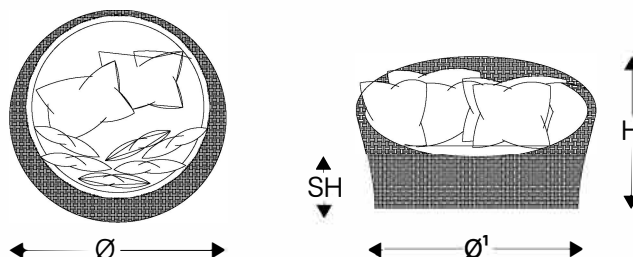

Dimensions

Ø	H	SH
55" 140 cm	27.5" 70 cm	19.75" 51 cm

Includes 01 pillow 31"x24" and 02 pillow 24"x18"

Technical Specifications

Indoor and Outdoor usage

- Frame: Powder Coated Aluminium
- Seat/Back: Woven in Fiber
- Cushions: Seat and Back pillow included
D-28PU Foam and acrylic fabrics
Fabric qty: 5.9yds (seat 3.3yds / pillow 2.6yds)
- Stacking: not possible

Shipping Info

- Units/Box: 01
- Gross Weight: 88lbs / 40kgs
- Box Dimensions: 56"x56"x33"H / 143x143x84H cm
- Volume: 61cbf / 1.7m³
- HTS: 9401.80.20.11
- Freight Class: 300

Dimensions

Ø	H	SH
67" 171 cm	27.5" 70 cm	19.75" 51 cm