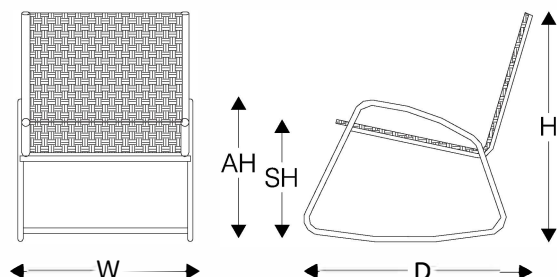

IAIA IOIO Lounge Chair High

REF #: 8116

Designer: **Manuel Bandiera**
Year: **2016**

MEASUREMENTS

W	D	H	AH	SH
27" 68 cm	33.75" 83 cm	43" 109 cm	22" 44 cm	17.25" 44 cm

TECHNICAL SPECIFICATIONS

Outdoor usage

FRAME Powder Coated Aluminium and Solid Eucalyptus Wood

GROSS WEIGHT 0lbs / 0Kgs

BOX DIMENSIONS 38.2"x29.5"x34.3"H / 97x75x87H cm

VOLUME 22.2cbf / 0.63m³

HTS 9401.80.20.11

FREIGHT CLASS 300

RESOURCES

Sample: tidelli.com/sample

Stores: tidelli.com/stores