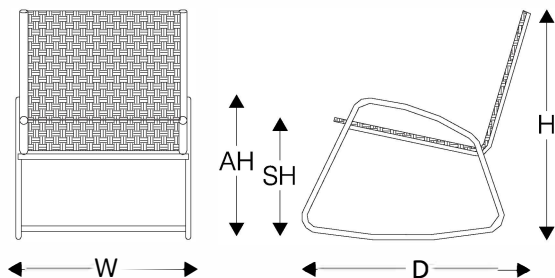

IAIA IOIO Rocking Chair

REF #: 8110

Designer: **Luciano Mandelli**
Year: **2016**

MEASUREMENTS

W	D	H	AH	SH
26.75" 68 cm	34.75" 88 cm	37" 94 cm	24" 61 cm	19.5" 44 cm

TECHNICAL SPECIFICATIONS

Outdoor usage

FRAME Powder Coated Aluminium and Solid Eucalyptus Wood

GROSS WEIGHT 0lbs / 0Kgs

BOX DIMENSIONS 39"x29.5"x35"H / 99x75x89H cm

VOLUME 23.3cbf / 0.66m³

HTS 9401.80.20.11

FREIGHT CLASS 300

RESOURCES

Sample: tidelli.com/sample

Stores: tidelli.com/stores