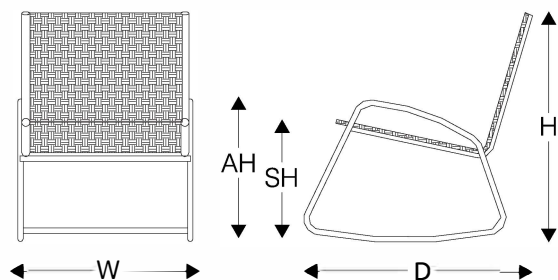

IAIA IOIO Rocking Chair High

REF #: 8117

Designer: **Luciano Mandelli**
Year: **2016**

MEASUREMENTS

W	D	H	AH	SH
26.75" 68 cm	33" 84 cm	43" 109 cm	22" 56 cm	19.5" 44 cm

TECHNICAL SPECIFICATIONS

Outdoor usage