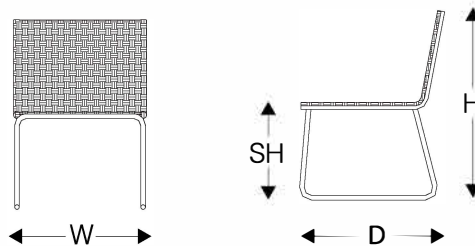

Marina Chair / Cadeira Marina

REF #: 5407CM

Designer: **Luciano Mandelli**

Year: **2016**

Dimensions

W	D	H	SH	Weight
22" 56 cm	24" 61 cm	31.5" 80 cm	17.75" 45 cm	14 lbs 6,2 kg

Technical Specifications

Indoor and Outdoor usage

- Frame: Powder Coated Aluminium
- Seat/Back: Woven in Polyester Nautical Rope
- Stacking: not possible

Available Colors

All TIDELLI products are tailor made to order. You can customize it anyway the project.

- Frame: 38 colors available
 - Seat/Back: 57 colors available in Polyester Nautical Rope
- Visit the website www.tidelli.com/materials to see all the color options

Shipping Info

- Units/Box: 01
- Gross Weight: 15lbs / 6.8kgs
- Box Dimensions: 24"x26"x32"H / 60x66x82H cm
- Volume: 11cbf / 0.32m³
- HTS: 9401.09.00.11
- Freight Class: 300